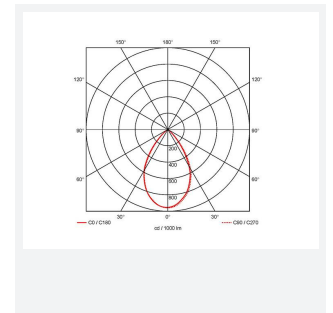

PRODUCT FEATURES

- Decorative modern LED CCT selectable pendant suitable for industrial, commercial and retail applications
- Matt grey textured powder coated finish
- Supplied with either polycarbonate refractor or aluminium reflector

GENERAL INFORMATION	
Wattage	40W
Lumens Delivered	4500lm (4000K)
Lm/W	112lm/W (4000K)
Beam Angle	65
CRI	80
CCT	3000/4000K
Input	220-240V
Operating Temp	-20°C - 25°C
SDCM	5
Product Weight without Packaging	0.34 kg

TECHNICAL INFORMATION	
Light Source	LED
Colour / Finish	Graphite
IP Rating	IP20
Class Protection	1
Internal / External	Internal
Surface / Recessed / Suspended	Suspended
Lumen Depreciation	L70 54,000h
Warranty (Years)	5
CE Mark	Yes
Diameter	361 mm
Height	430 mm
Accessories	ADHLED/PC/BC, ADHLED/SK