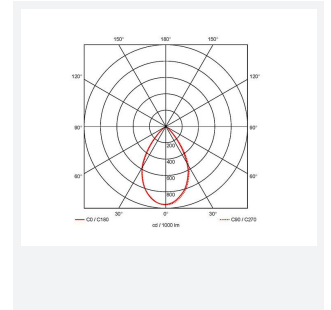

PRODUCT FEATURES

- Decorative modern LED CCT selectable pendant suitable for industrial, commercial and retail applications
- Supplied with either polycarbonate refractor or aluminium reflector
- Matt grey textured powder coated finish

GENERAL INFORMATION	
Wattage	40W
Lumens Delivered	4500lm (4000K)
Lm/W	112lm/W (4000K)
Beam Angle	65
CRI	80
CCT	3000/4000K
Input	220/240V
Operating Temp	-20°C - 25°C
SDCM	5
Product Weight without Packaging	0.34 kg

TECHNICAL INFORMATION	
Light Source	LED
Colour / Finish	Graphite
IP Rating	IP20
Class Protection	1
Internal / External	Internal
Surface / Recessed / Suspended	Suspended
Lumen Depreciation	L70 54,000h
Warranty (Years)	5
CE Mark	Yes
Diameter	361 mm
Height	430 mm
Accessories	ADHLED/PC/BC, ADHLED/SK