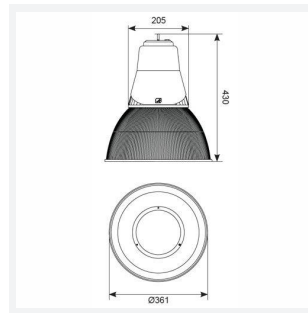

PRODUCT FEATURES

- Decorative modern LED CCT selectable pendant suitable for industrial, commercial and retail applications
- Matt grey textured powder coated finish
- Supplied with either polycarbonate refractor or aluminium reflector

GENERAL INFORMATION	
Wattage	40W
Lumens Delivered	4500lm (4000K)
Lm/W	112lm/W (4000K)
Beam Angle	65
CRI	80
CCT	3000/4000K
Input	220-240V
Operating Temp	-20°C - 25°C
SDCM	5
Product Weight without Packaging	0.34 kg

TECHNICAL INFORMATION	
Light Source	LED
Colour / Finish	Graphite
IP Rating	IP20
Class Protection	1
Internal / External	Internal
Surface / Recessed / Suspended	Suspended
Lumen Depreciation	L70 54,000h
Warranty (Years)	5
CE Mark	Yes
Diameter	361 mm
Height	430 mm
Accessories	ADHLED/PC/BC, ADHLED/SK