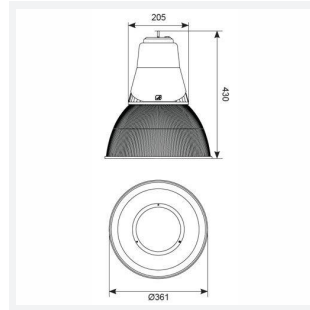

Deco

Deco High Bay 1 Aluminium Reflector DSI Code: ADHLED1/ALU/DD2

Category	High/Low Bay
Application	Commercial, Education, Healthcare, Industrial, Retail
Specification	Performance

PRODUCT FEATURES

- Decorative modern LED CCT selectable pendant suitable for industrial, commercial and retail applications
- Supplied with either polycarbonate refractor or aluminium reflector
- Matt grey textured powder coated finish

GENERAL INFORMATION	
Wattage	40W
Lumens Delivered	4500lm (4000K)
Lm/W	112lm/W (4000K)
Beam Angle	65
CRI	80
CCT	3000/4000K
Input	220/240V
Operating Temp	-20°C - 25°C
SDCM	5
Product Weight without Packaging	0.34 kg

TECHNICAL INFORMATION	
Light Source	LED
Colour / Finish	Graphite
IP Rating	IP20
Class Protection	1
Internal / External	Internal
Surface / Recessed / Suspended	Suspended
Lumen Depreciation	L70 54,000h
Warranty (Years)	5
CE Mark	Yes
Diameter	361 mm
Height	430 mm
Accessories	ADHLED/PC/BC, ADHLED/SK