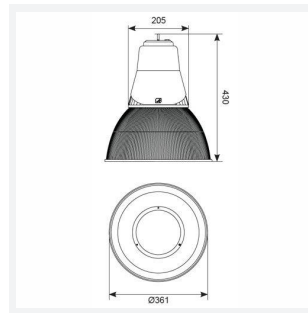

PRODUCT FEATURES

- Decorative modern LED CCT selectable pendant suitable for industrial, commercial and retail applications
- Matt grey textured powder coated finish
- Supplied with either polycarbonate refractor or aluminium reflector

GENERAL INFORMATION	
Wattage	40W
Lumens Delivered	4500lm (4000K)
Lm/W	112lm/W (4000K)
Beam Angle	65
CRI	80
CCT	3000/4000K
Input	220/240V
Operating Temp	-20°C - 25°C
SDCM	5
Product Weight without Packaging	0.01 kg

TECHNICAL INFORMATION	
Light Source	LED
Colour / Finish	Graphite
IP Rating	IP20
Class Protection	1
Internal / External	Internal
Surface / Recessed / Suspended	Suspended
Lumen Depreciation	L70 54,000h
Warranty (Years)	5
CE Mark	Yes
Diameter	361 mm
Height	430 mm
Accessories	ADHLED/PC/BC, ADHLED/SK