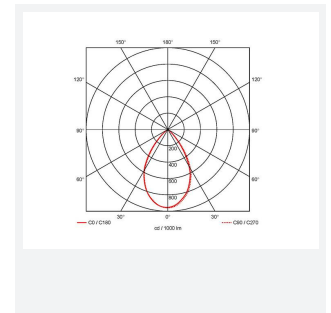

# Deco

Deco High Bay 1 Aluminium Reflector Switch Dim  
Code: ADHLED1/ALU/DD1

Category	High/Low Bay
Application	Commercial, Education, Healthcare, Industrial, Retail
Specification	Performance

GENERAL INFORMATION	
Wattage	40W
Lumens Delivered	4500lm (4000K)
Lm/W	112lm/W (4000K)
Beam Angle	65
CRI	80
CCT	3000/4000K
Input	220/240V
Operating Temp	-20°C - 25°C
SDCM	5
Product Weight without Packaging	0.01 kg

TECHNICAL INFORMATION	
Light Source	LED
Colour / Finish	Graphite
IP Rating	IP20
Class Protection	1
Internal / External	Internal
Surface / Recessed / Suspended	Suspended
Lumen Depreciation	L70 54,000h
Warranty (Years)	5
CE Mark	Yes
Diameter	361 mm
Height	430 mm
Accessories	ADHLED/PC/BC, ADHLED/SK