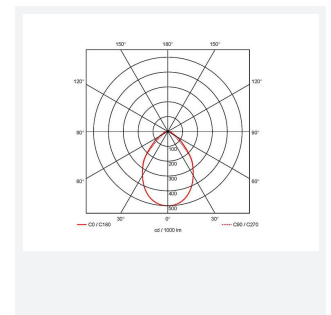

Defender

Defender CCT Multi Wattage IP65 Panel OCTO
Code: ADELED/OCTO

Category	Commercial Panels
Application	Ancillary, Commercial, Education, Healthcare, Industrial
Specification	Performance

PRODUCT FEATURES

- Backlit clean air LED panel suitable for education, commercial and healthcare applications
- Selectable CCT between 4000K and 6500K output
- Powered by Tridonic
- High quality steel housing with welded frame and secured by Easy Fix style brackets
- Frame fitted with TP(a) rated diffuser providing excellent diffusion and outstanding light transmission

GENERAL INFORMATION	
Wattage	20W - 33W
Lumens Delivered	2800lm - 4500lm (4000K)
Lm/W	141lm/w - 135lm/W (4000K)
Beam Angle	110
CRI	80
CCT	4000/6500K
Input	220/240V
Operating Temp	-20°C - 50°C
SDCM	3
UGR	17
Cut-Out Size	577x577mm Max Depth 70mm
Product Weight without Packaging	8.31 kg

TECHNICAL INFORMATION	
Light Source	LED
Colour / Finish	White
IP Rating	IP65
Class Protection	1
Internal / External	Internal
Surface / Recessed / Suspended	Recessed
Lumen Depreciation	L70 80,000h
Warranty (Years)	5
CE Mark	Yes
Height	115 mm