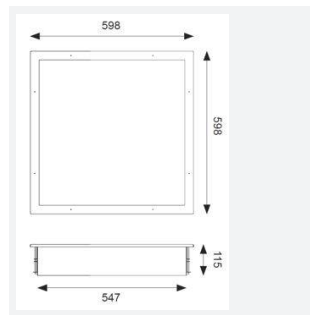

PRODUCT FEATURES

- Backlit clean air LED panel suitable for education, commercial and healthcare applications
- Selectable CCT between 4000K and 6500K output
- Powered by Tridonic
- High quality steel housing with welded frame and secured by Easy Fix style brackets
- Frame fitted with TP(a) rated diffuser providing excellent diffusion and outstanding light transmission

GENERAL INFORMATION	
Wattage	20W - 33W
Lumens Delivered	2800lm - 4500lm (4000K)
Lm/W	141lm/w - 135lm/W (4000K)
Beam Angle	110
CRI	80
CCT	4000/6500K
Input	220/240V
Operating Temp	-20°C - 50°C
SDCM	3
UGR	17
Cut-Out Size	577x577mm Max Depth 70mm
Product Weight without Packaging	8.31 kg

TECHNICAL INFORMATION	
Light Source	LED
Colour / Finish	White
IP Rating	IP65
Class Protection	1
Internal / External	Internal
Surface / Recessed / Suspended	Recessed
Lumen Depreciation	L70 80,000h
Warranty (Years)	5
CE Mark	Yes
Height	115 mm