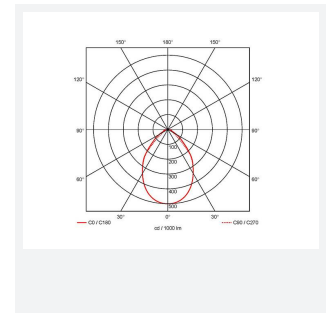

Defender

Defender CCT Multi Wattage IP65 Panel OCTO
Code: ADELED/OCTO/SM3

Category	Commercial Panels
Application	Ancillary, Commercial, Education, Healthcare, Industrial
Specification	Performance

PRODUCT FEATURES

- Backlit clean air LED panel suitable for education, commercial and healthcare applications
- Selectable CCT between 4000K and 6500K output
- Powered by Tridonic
- High quality steel housing with welded frame and secured by Easy Fix style brackets
- Frame fitted with TP(a) rated diffuser providing excellent diffusion and outstanding light transmission

GENERAL INFORMATION

Wattage	20W - 33W
Lumens Delivered	2800lm - 4500lm (4000K)
Lm/W	141lm/w - 135lm/W (4000K)
Beam Angle	110
CRI	80
CCT	4000/6500K
Input	220-240V
Operating Temp	0°C - 50°C
SDCM	3
UGR	17
Cut-Out Size	577x577mm Max Depth 70mm

TECHNICAL INFORMATION

Light Source	LED
Colour / Finish	White
IP Rating	IP65
Class Protection	1
Internal / External	Internal
Surface / Recessed / Suspended	Recessed
Lumen Depreciation	L70 80,000h
Warranty (Years)	5
CE Mark	Yes
Height	115 mm