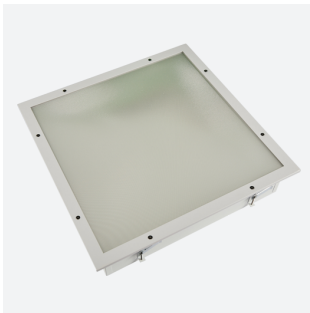

Defender

Defender CCT Multi Wattage IP65 Panel OCTO
Code: ADELED/OCTO/SM3

Category	Commercial Panels
Application	Ancillary, Commercial, Education, Healthcare, Industrial
Specification	Performance

PRODUCT FEATURES

- Backlit clean air LED panel suitable for education, commercial and healthcare applications
- Selectable CCT between 4000K and 6500K output
- Powered by Tridonic
- High quality steel housing with welded frame and secured by Easy Fix style brackets
- Frame fitted with TP(a) rated diffuser providing excellent diffusion and outstanding light transmission

GENERAL INFORMATION

Wattage	20W - 33W
Lumens Delivered	2800lm - 4500lm (4000K)
Lm/W	141lm/w - 135lm/W (4000K)
Beam Angle	110
CRI	80
CCT	4000/6500K
Input	220-240V
Operating Temp	0°C - 50°C
SDCM	3
UGR	17
Cut-Out Size	577x577mm Max Depth 70mm

TECHNICAL INFORMATION

Light Source	LED
Colour / Finish	White
IP Rating	IP65
Class Protection	1
Internal / External	Internal
Surface / Recessed / Suspended	Recessed
Lumen Depreciation	L70 80,000h
Warranty (Years)	5
CE Mark	Yes
Height	115 mm