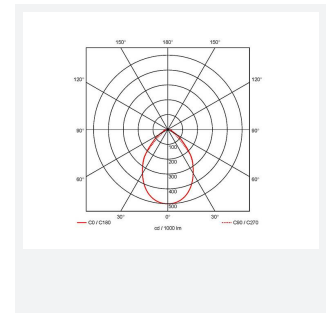

Defender

Defender CCT Multi Wattage IP65 Panel OCTO
Code: ADELED/OCTO/DM3

Category	Commercial Panels
Application	Ancillary, Commercial, Education, Healthcare, Industrial
Specification	Performance

PRODUCT FEATURES

- Backlit clean air LED panel suitable for education, commercial and healthcare applications
- Selectable CCT between 4000K and 6500K output
- Powered by Tridonic
- High quality steel housing with welded frame and secured by Easy Fix style brackets
- Frame fitted with TP(a) rated diffuser providing excellent diffusion and outstanding light transmission

GENERAL INFORMATION

Wattage	20W - 33W
Lumens Delivered	2800lm - 4500lm (4000K)
Lm/W	141lm/w - 135lm/W (4000K)
Beam Angle	110
CRI	80
CCT	4000/6500K
Input	220-240V
Operating Temp	0°C - 50°C
SDCM	3
UGR	17
Cut-Out Size	577x577mm Max Depth 70mm

TECHNICAL INFORMATION

Light Source	LED
Colour / Finish	White
IP Rating	IP65
Class Protection	1
Internal / External	Internal
Surface / Recessed / Suspended	Recessed
Lumen Depreciation	L70 80,000h
Warranty (Years)	5
CE Mark	Yes
Height	115 mm