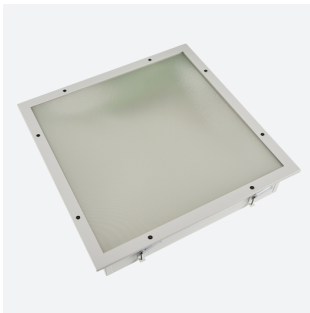

Defender

Defender CCT Multi Wattage IP65 Panel OCTO
Code: ADELED/OCTO/DM3

Category	Commercial Panels
Application	Ancillary, Commercial, Education, Healthcare, Industrial
Specification	Performance

PRODUCT FEATURES

- Backlit clean air LED panel suitable for education, commercial and healthcare applications
- Selectable CCT between 4000K and 6500K output
- Powered by Tridonic
- High quality steel housing with welded frame and secured by Easy Fix style brackets
- Frame fitted with TP(a) rated diffuser providing excellent diffusion and outstanding light transmission

GENERAL INFORMATION

Wattage	20W - 33W
Lumens Delivered	2800lm - 4500lm (4000K)
Lm/W	141lm/w - 135lm/W (4000K)
Beam Angle	110
CRI	80
CCT	4000/6500K
Input	220-240V
Operating Temp	0°C - 50°C
SDCM	3
UGR	17
Cut-Out Size	577x577mm Max Depth 70mm

TECHNICAL INFORMATION

Light Source	LED
Colour / Finish	White
IP Rating	IP65
Class Protection	1
Internal / External	Internal
Surface / Recessed / Suspended	Recessed
Lumen Depreciation	L70 80,000h
Warranty (Years)	5
CE Mark	Yes
Height	115 mm