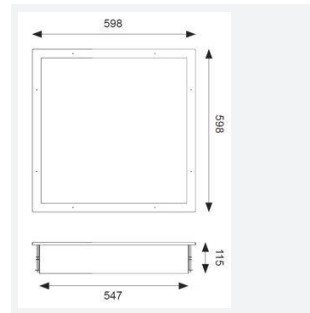

PRODUCT FEATURES

- Backlit clean air LED panel suitable for education, commercial and healthcare applications
- Selectable CCT between 4000K and 6500K output
- Powered by Tridonic
- High quality steel housing with welded frame and secured by Easy Fix style brackets
- Frame fitted with TP(a) rated diffuser providing excellent diffusion and outstanding light transmission

GENERAL INFORMATION	
Wattage	20W - 33W
Lumens Delivered	2800lm - 4500lm (4000K)
Lm/W	141lm/w - 135lm/W (4000K)
Beam Angle	110
CRI	80
CCT	4000/6500K
Input	220/240V
Operating Temp	0°C - 50°C
SDCM	3
UGR	17
Cut-Out Size	577x577mm Max Depth 70mm
Product Weight without Packaging	8.31 kg

TECHNICAL INFORMATION	
Light Source	LED
Colour / Finish	White
IP Rating	IP65
Class Protection	1
Internal / External	Internal
Surface / Recessed / Suspended	Recessed
Lumen Depreciation	L70 80,000h
Warranty (Years)	5
CE Mark	Yes
Height	115 mm