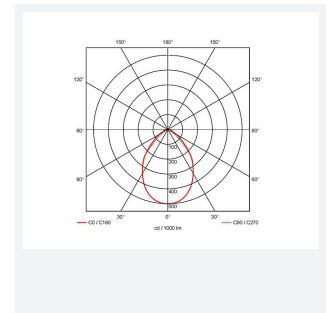

Defender

Defender CCT Multi Wattage IP65 Panel
Code: ADELED/M3

Category	Commercial Panels
Application	Ancillary, Commercial, Education, Healthcare, Industrial
Specification	Performance

PRODUCT FEATURES

- Backlit clean air LED panel suitable for education, commercial and healthcare applications
- Selectable CCT between 4000K and 6500K output
- Powered by Tridonic
- High quality steel housing with welded frame and secured by Easy Fix style brackets
- Frame fitted with TP(a) rated diffuser providing excellent diffusion and outstanding light transmission

GENERAL INFORMATION	
Wattage	20W - 33W
Lumens Delivered	2800lm - 4500lm (4000K)
Lm/W	141lm/w - 135lm/W (4000K)
Beam Angle	110
CRI	80
CCT	4000/6500K
Input	220/240V
Operating Temp	0°C - 50°C
SDCM	3
UGR	17
Cut-Out Size	577x577mm Max Depth 70mm
Product Weight without Packaging	8.31 kg

TECHNICAL INFORMATION	
Light Source	LED
Colour / Finish	White
IP Rating	IP65
Class Protection	1
Internal / External	Internal
Surface / Recessed / Suspended	Recessed
Lumen Depreciation	L70 80,000h
Warranty (Years)	5
CE Mark	Yes
Height	115 mm