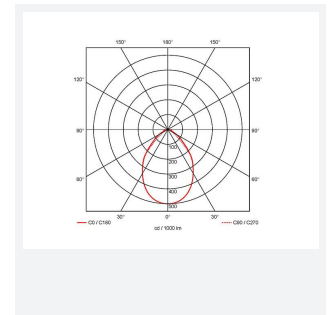

PRODUCT FEATURES

- Backlit clean air LED panel suitable for education, commercial and healthcare applications
- Selectable CCT between 4000K and 6500K output
- Powered by Tridonic
- High quality steel housing with welded frame and secured by Easy Fix style brackets
- Frame fitted with TP(a) rated diffuser providing excellent diffusion and outstanding light transmission

GENERAL INFORMATION	
Wattage	20W - 33W
Lumens Delivered	2800lm - 4500lm (4000K)
Lm/W	141lm/w - 135lm/W (4000K)
Beam Angle	110
CRI	80
CCT	4000/6500K
Input	220/240V
Operating Temp	0°C - 50°C
SDCM	3
UGR	17
Cut-Out Size	577x577mm Max Depth 70mm
Product Weight without Packaging	7.202 kg

TECHNICAL INFORMATION	
Light Source	LED
Colour / Finish	White
IP Rating	IP65
Class Protection	1
Internal / External	Internal
Surface / Recessed / Suspended	Recessed
Lumen Depreciation	L70 80,000h
Warranty (Years)	5
CE Mark	Yes
Height	115 mm