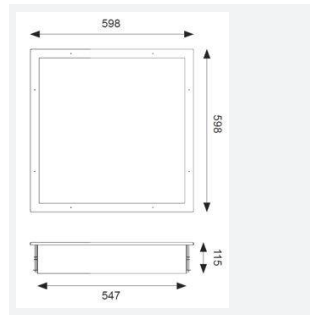

PRODUCT FEATURES

- Backlit clean air LED panel suitable for education, commercial and healthcare applications
- Selectable CCT between 4000K and 6500K output
- Powered by Tridonic
- High quality steel housing with welded frame and secured by Easy Fix style brackets
- Frame fitted with TP(a) rated diffuser providing excellent diffusion and outstanding light transmission

GENERAL INFORMATION	
Wattage	20W - 33W
Lumens Delivered	2800lm - 4500lm (4000K)
Lm/W	141lm/w - 135lm/W (4000K)
Beam Angle	110
CRI	80
CCT	4000/6500K
Input	220/240V
Operating Temp	0°C - 50°C
SDCM	3
UGR	17
Cut-Out Size	577x577mm Max Depth 70mm
Product Weight without Packaging	7.202 kg

TECHNICAL INFORMATION	
Light Source	LED
Colour / Finish	White
IP Rating	IP65
Class Protection	1
Internal / External	Internal
Surface / Recessed / Suspended	Recessed
Lumen Depreciation	L70 80,000h
Warranty (Years)	5
CE Mark	Yes
Height	115 mm