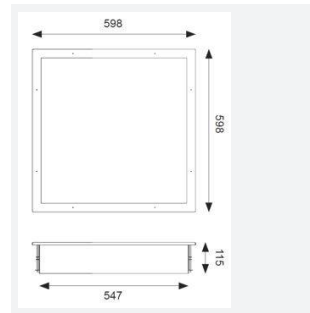

PRODUCT FEATURES

- Backlit clean air LED panel suitable for education, commercial and healthcare applications
- Selectable CCT between 4000K and 6500K output
- Powered by Tridonic
- High quality steel housing with welded frame and secured by Easy Fix style brackets
- Frame fitted with TP(a) rated diffuser providing excellent diffusion and outstanding light transmission

GENERAL INFORMATION

Wattage	20W - 33W
Lumens Delivered	2800lm - 4500lm (4000K)
Lm/W	141lm/w - 135lm/W (4000K)
Beam Angle	110
CRI	80
CCT	4000/6500K
Input	220-240V
Operating Temp	0°C - 50°C
SDCM	3
UGR	17
Cut-Out Size	577x577mm Max Depth 70mm
Product Weight without Packaging	0.01 kg

TECHNICAL INFORMATION

Light Source	LED
Colour / Finish	White
IP Rating	IP65
Class Protection	1
Internal / External	Internal
Surface / Recessed / Suspended	Recessed
Lumen Depreciation	L70 80,000h
Warranty (Years)	5
CE Mark	Yes
Height	115 mm