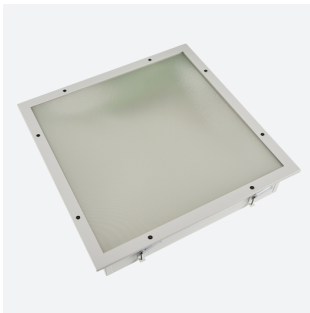

# Defender

Defender CCT Multi Wattage IP65 Panel 1-10V  
Code: ADELED/DD4/M3

Category	Commercial Panels
Application	Ancillary, Commercial, Education, Healthcare, Industrial
Specification	Performance

## PRODUCT FEATURES

- Backlit clean air LED panel suitable for education, commercial and healthcare applications
- Selectable CCT between 4000K and 6500K output
- Powered by Tridonic
- High quality steel housing with welded frame and secured by Easy Fix style brackets
- Frame fitted with TP(a) rated diffuser providing excellent diffusion and outstanding light transmission

### GENERAL INFORMATION

Wattage	20W - 33W
Lumens Delivered	2800lm - 4500lm (4000K)
Lm/W	141lm/w - 135lm/W (4000K)
Beam Angle	110
CRI	80
CCT	4000/6500K
Input	220-240V
Operating Temp	0°C - 50°C
SDCM	3
UGR	17
Cut-Out Size	577x577mm Max Depth 70mm
Product Weight without Packaging	0.01 kg

### TECHNICAL INFORMATION

Light Source	LED
Colour / Finish	White
IP Rating	IP65
Class Protection	1
Internal / External	Internal
Surface / Recessed / Suspended	Recessed
Lumen Depreciation	L70 80,000h
Warranty (Years)	5
CE Mark	Yes
Height	115 mm