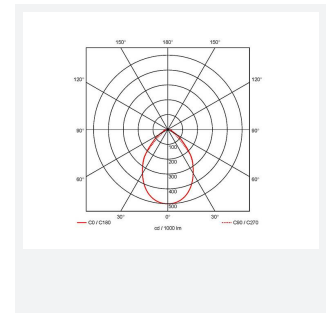

Defender

Defender CCT Multi Wattage IP65 Panel 1-10V
Code: ADELED/DD4/M3

Category	Commercial Panels
Application	Ancillary, Commercial, Education, Healthcare, Industrial
Specification	Performance

PRODUCT FEATURES

- Backlit clean air LED panel suitable for education, commercial and healthcare applications
- Selectable CCT between 4000K and 6500K output
- Powered by Tridonic
- High quality steel housing with welded frame and secured by Easy Fix style brackets
- Frame fitted with TP(a) rated diffuser providing excellent diffusion and outstanding light transmission

GENERAL INFORMATION	
Wattage	20W - 33W
Lumens Delivered	2800lm - 4500lm (4000K)
Lm/W	141lm/w - 135lm/W (4000K)
Beam Angle	110
CRI	80
CCT	4000/6500K
Input	220/240V
Operating Temp	0°C - 50°C
SDCM	3
UGR	17
Cut-Out Size	577x577mm Max Depth 70mm
Product Weight without Packaging	0.01 kg

TECHNICAL INFORMATION	
Light Source	LED
Colour / Finish	White
IP Rating	IP65
Class Protection	1
Internal / External	Internal
Surface / Recessed / Suspended	Recessed
Lumen Depreciation	L70 80,000h
Warranty (Years)	5
CE Mark	Yes
Height	115 mm