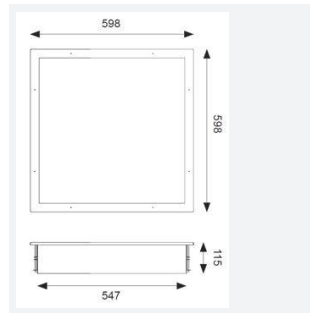

PRODUCT FEATURES

- Backlit clean air LED panel suitable for education, commercial and healthcare applications
- Selectable CCT between 4000K and 6500K output
- Powered by Tridonic
- High quality steel housing with welded frame and secured by Easy Fix style brackets
- Frame fitted with TP(a) rated diffuser providing excellent diffusion and outstanding light transmission

GENERAL INFORMATION	
Wattage	20W - 33W
Lumens Delivered	2800lm - 4500lm (4000K)
Lm/W	141lm/w - 135lm/W (4000K)
Beam Angle	110
CRI	80
CCT	4000/6500K
Input	220/240V
Operating Temp	0°C - 50°C
SDCM	3
UGR	17
Cut-Out Size	577x577mm Max Depth 70mm
Product Weight without Packaging	0.01 kg

TECHNICAL INFORMATION	
Light Source	LED
Colour / Finish	White
IP Rating	IP65
Class Protection	1
Internal / External	Internal
Surface / Recessed / Suspended	Recessed
Lumen Depreciation	L70 80,000h
Warranty (Years)	5
CE Mark	Yes
Height	115 mm