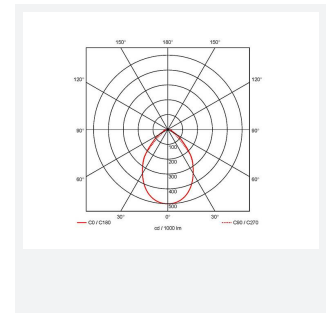

# Defender

Defender CCT Multi Wattage IP65 Panel 1-10V  
Code: ADELED/DD4/M3

Category	Commercial Panels
Application	Ancillary, Commercial, Education, Healthcare, Industrial
Specification	Performance

## PRODUCT FEATURES

- Backlit clean air LED panel suitable for education, commercial and healthcare applications
- Selectable CCT between 4000K and 6500K output
- Powered by Tridonic
- High quality steel housing with welded frame and secured by Easy Fix style brackets
- Frame fitted with TP(a) rated diffuser providing excellent diffusion and outstanding light transmission

### GENERAL INFORMATION

Wattage	20W - 33W
Lumens Delivered	2800lm - 4500lm (4000K)
Lm/W	141lm/w - 135lm/W (4000K)
Beam Angle	110
CRI	80
CCT	4000/6500K
Input	220-240V
Operating Temp	0°C - 50°C
SDCM	3
UGR	17
Cut-Out Size	577x577mm Max Depth 70mm
Product Weight without Packaging	0.01 kg

### TECHNICAL INFORMATION

Light Source	LED
Colour / Finish	White
IP Rating	IP65
Class Protection	1
Internal / External	Internal
Surface / Recessed / Suspended	Recessed
Lumen Depreciation	L70 80,000h
Warranty (Years)	5
CE Mark	Yes
Height	115 mm