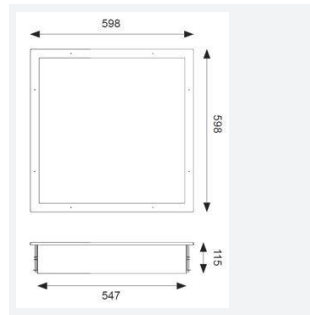

PRODUCT FEATURES

- Backlit clean air LED panel suitable for education, commercial and healthcare applications
- Selectable CCT between 4000K and 6500K output
- Powered by Tridonic
- High quality steel housing with welded frame and secured by Easy Fix style brackets
- Frame fitted with TP(a) rated diffuser providing excellent diffusion and outstanding light transmission

GENERAL INFORMATION	
Wattage	20W - 33W
Lumens Delivered	2800lm - 4500lm (4000K)
Lm/W	141lm/w - 135lm/W (4000K)
Beam Angle	110
CRI	80
CCT	4000/6500K
Input	220/240V
Operating Temp	-20°C - 50°C
SDCM	3
UGR	17
Cut-Out Size	577x577mm Max Depth 70mm
Product Weight without Packaging	8.31 kg

TECHNICAL INFORMATION	
Light Source	LED
Colour / Finish	White
IP Rating	IP65
Class Protection	1
Internal / External	Internal
Surface / Recessed / Suspended	Recessed
Lumen Depreciation	L70 80,000h
Warranty (Years)	5
CE Mark	Yes
Height	115 mm