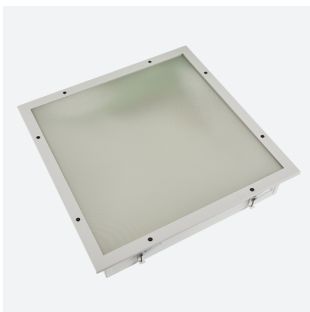

Defender

Defender CCT Multi Wattage IP65 Panel DALI
Code: ADELED/DD3

| | |
|---------------|--|
| Category | Commercial Panels |
| Application | Ancillary, Commercial, Education, Healthcare, Industrial |
| Specification | Performance |

PRODUCT FEATURES

- Backlit clean air LED panel suitable for education, commercial and healthcare applications
- Selectable CCT between 4000K and 6500K output
- Powered by Tridonic
- High quality steel housing with welded frame and secured by Easy Fix style brackets
- Frame fitted with TP(a) rated diffuser providing excellent diffusion and outstanding light transmission

| GENERAL INFORMATION | |
|----------------------------------|---------------------------|
| Wattage | 20W - 33W |
| Lumens Delivered | 2800lm - 4500lm (4000K) |
| Lm/W | 141lm/w - 135lm/W (4000K) |
| Beam Angle | 110 |
| CRI | 80 |
| CCT | 4000/6500K |
| Input | 220-240V |
| Operating Temp | -20°C - 50°C |
| SDCM | 3 |
| UGR | 17 |
| Cut-Out Size | 577x577mm Max Depth 70mm |
| Product Weight without Packaging | 8.31 kg |