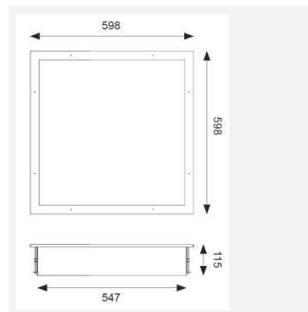

PRODUCT FEATURES

- Backlit clean air LED panel suitable for education, commercial and healthcare applications
- Selectable CCT between 4000K and 6500K output
- Powered by Tridonic
- High quality steel housing with welded frame and secured by Easy Fix style brackets
- Frame fitted with TP(a) rated diffuser providing excellent diffusion and outstanding light transmission

GENERAL INFORMATION	
Wattage	20W - 33W
Lumens Delivered	2800lm - 4500lm (4000K)
Lm/W	141lm/w - 135lm/W (4000K)
Beam Angle	110
CRI	80
CCT	4000/6500K
Input	220-240V
Operating Temp	-20°C - 50°C
SDCM	3
UGR	17
Cut-Out Size	577x577mm Max Depth 70mm
Product Weight without Packaging	8.31 kg

TECHNICAL INFORMATION	
Light Source	LED
Colour / Finish	White
IP Rating	IP65
Class Protection	1
Internal / External	Internal
Surface / Recessed / Suspended	Recessed
Lumen Depreciation	L70 80,000h
Warranty (Years)	5
CE Mark	Yes
Height	115 mm