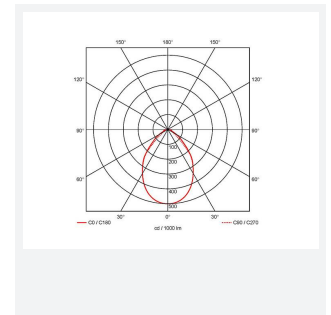

## PRODUCT FEATURES

- Backlit clean air LED panel suitable for education, commercial and healthcare applications
- Selectable CCT between 4000K and 6500K output
- Powered by Tridonic
- High quality steel housing with welded frame and secured by Easy Fix style brackets
- Frame fitted with TP(a) rated diffuser providing excellent diffusion and outstanding light transmission

GENERAL INFORMATION	
Wattage	20W - 33W
Lumens Delivered	2800lm - 4500lm (4000K)
Lm/W	141lm/w - 135lm/W (4000K)
Beam Angle	110
CRI	80
CCT	4000/6500K
Input	220/240V
Operating Temp	-20°C - 50°C
SDCM	3
UGR	17
Cut-Out Size	577x577mm Max Depth 70mm
Product Weight without Packaging	8.31 kg

TECHNICAL INFORMATION	
Light Source	LED
Colour / Finish	White
IP Rating	IP65
Class Protection	1
Internal / External	Internal
Surface / Recessed / Suspended	Recessed
Lumen Depreciation	L70 80,000h
Warranty (Years)	5
CE Mark	Yes
Height	115 mm