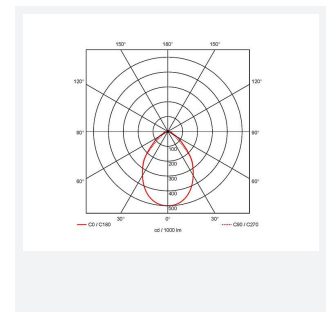

PRODUCT FEATURES

- Backlit clean air LED panel suitable for education, commercial and healthcare applications
- Selectable CCT between 4000K and 6500K output
- Powered by Tridonic
- High quality steel housing with welded frame and secured by Easy Fix style brackets
- Frame fitted with TP(a) rated diffuser providing excellent diffusion and outstanding light transmission

GENERAL INFORMATION	
Wattage	20W - 33W
Lumens Delivered	2800lm - 4500lm (4000K)
Lm/W	141lm/w - 135lm/W (4000K)
Beam Angle	110
CRI	80
CCT	4000/6500K
Input	220-240V
Operating Temp	-20°C - 50°C
SDCM	3
UGR	17
Cut-Out Size	577x577mm Max Depth 70mm
Product Weight without Packaging	8.31 kg

TECHNICAL INFORMATION	
Light Source	LED
Colour / Finish	White
IP Rating	IP65
Class Protection	1
Internal / External	Internal
Surface / Recessed / Suspended	Recessed
Lumen Depreciation	L70 80,000h
Warranty (Years)	5
CE Mark	Yes
Height	115 mm