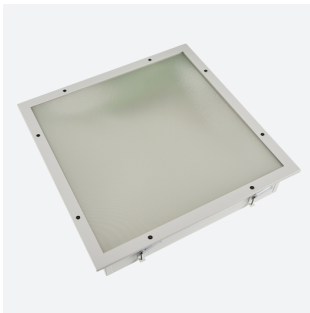

Defender

Defender CCT Multi Wattage IP65 Panel DALI
Code: ADELED/DD3/M3

Category	Commercial Panels
Application	Ancillary, Commercial, Education, Healthcare, Industrial
Specification	Performance

PRODUCT FEATURES

- Backlit clean air LED panel suitable for education, commercial and healthcare applications
- Selectable CCT between 4000K and 6500K output
- Powered by Tridonic
- High quality steel housing with welded frame and secured by Easy Fix style brackets
- Frame fitted with TP(a) rated diffuser providing excellent diffusion and outstanding light transmission

GENERAL INFORMATION	
Wattage	20W - 33W
Lumens Delivered	2800lm - 4500lm (4000K)
Lm/W	141lm/w - 135lm/W (4000K)
Beam Angle	110
CRI	80
CCT	4000/6500K
Input	220-240V
Operating Temp	0°C - 50°C
SDCM	3
UGR	17
Cut-Out Size	577x577mm Max Depth 70mm
Product Weight without Packaging	8.63 kg

TECHNICAL INFORMATION	
Light Source	LED
Colour / Finish	White
IP Rating	IP65
Class Protection	1
Internal / External	Internal
Surface / Recessed / Suspended	Recessed
Lumen Depreciation	L70 80,000h
Warranty (Years)	5
CE Mark	Yes
Height	115 mm