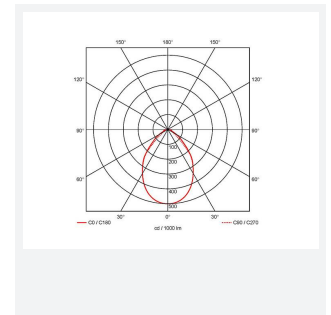

PRODUCT FEATURES

- Backlit clean air LED panel suitable for education, commercial and healthcare applications
- Selectable CCT between 4000K and 6500K output
- Powered by Tridonic
- High quality steel housing with welded frame and secured by Easy Fix style brackets
- Frame fitted with TP(a) rated diffuser providing excellent diffusion and outstanding light transmission

GENERAL INFORMATION	
Wattage	20W - 33W
Lumens Delivered	2800lm - 4500lm (4000K)
Lm/W	141lm/w - 135lm/W (4000K)
Beam Angle	110
CRI	80
CCT	4000/6500K
Input	220/240V
Operating Temp	0°C - 50°C
SDCM	3
UGR	17
Cut-Out Size	577x577mm Max Depth 70mm
Product Weight without Packaging	8.63 kg

TECHNICAL INFORMATION	
Light Source	LED
Colour / Finish	White
IP Rating	IP65
Class Protection	1
Internal / External	Internal
Surface / Recessed / Suspended	Recessed
Lumen Depreciation	L70 80,000h
Warranty (Years)	5
CE Mark	Yes
Height	115 mm