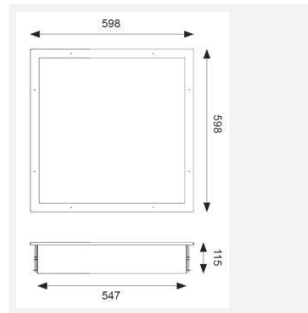

PRODUCT FEATURES

- Backlit clean air LED panel suitable for education, commercial and healthcare applications
- Selectable CCT between 4000K and 6500K output
- Powered by Tridonic
- High quality steel housing with welded frame and secured by Easy Fix style brackets
- Frame fitted with TP(a) rated diffuser providing excellent diffusion and outstanding light transmission

GENERAL INFORMATION	
Wattage	20W - 33W
Lumens Delivered	2800lm - 4500lm (4000K)
Lm/W	141lm/w - 135lm/W (4000K)
Beam Angle	110
CRI	80
CCT	4000/6500K
Input	220-240V
Operating Temp	0°C - 50°C
SDCM	3
UGR	17
Cut-Out Size	577x577mm Max Depth 70mm
Product Weight without Packaging	8.63 kg

TECHNICAL INFORMATION	
Light Source	LED
Colour / Finish	White
IP Rating	IP65
Class Protection	1
Internal / External	Internal
Surface / Recessed / Suspended	Recessed
Lumen Depreciation	L70 80,000h
Warranty (Years)	5
CE Mark	Yes
Height	115 mm