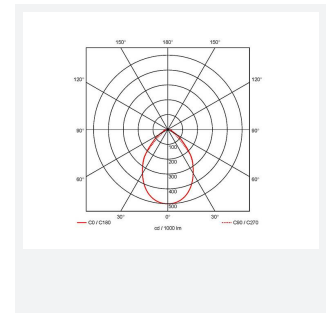

PRODUCT FEATURES

- Backlit clean air LED panel suitable for education, commercial and healthcare applications
- Selectable CCT between 4000K and 6500K output
- Powered by Tridonic
- High quality steel housing with welded frame and secured by Easy Fix style brackets
- Frame fitted with TP(a) rated diffuser providing excellent diffusion and outstanding light transmission

GENERAL INFORMATION	
Wattage	20W - 33W
Lumens Delivered	2800lm - 4500lm (4000K)
Lm/W	141lm/w - 135lm/W (4000K)
Beam Angle	110
CRI	80
CCT	4000/6500K
Input	220-240V
Operating Temp	0°C - 50°C
SDCM	3
UGR	17
Cut-Out Size	577x577mm Max Depth 70mm
Product Weight without Packaging	8.63 kg

TECHNICAL INFORMATION	
Light Source	LED
Colour / Finish	White
IP Rating	IP65
Class Protection	1
Internal / External	Internal
Surface / Recessed / Suspended	Recessed
Lumen Depreciation	L70 80,000h
Warranty (Years)	5
CE Mark	Yes
Height	115 mm