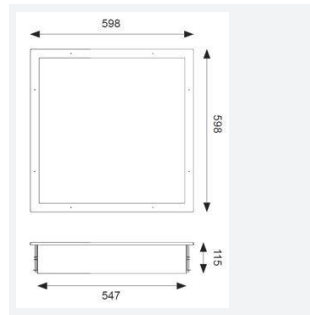

PRODUCT FEATURES

- Backlit clean air LED panel suitable for education, commercial and healthcare applications
- Selectable CCT between 4000K and 6500K output
- Powered by Tridonic
- High quality steel housing with welded frame and secured by Easy Fix style brackets
- Frame fitted with TP(a) rated diffuser providing excellent diffusion and outstanding light transmission

GENERAL INFORMATION	
Wattage	20W - 33W
Lumens Delivered	2800lm - 4500lm (4000K)
Lm/W	141lm/w - 135lm/W (4000K)
Beam Angle	110
CRI	80
CCT	4000/6500K
Input	220/240V
Operating Temp	0°C - 50°C
SDCM	3
UGR	17
Cut-Out Size	577x577mm Max Depth 70mm
Product Weight without Packaging	8.63 kg

TECHNICAL INFORMATION	
Light Source	LED
Colour / Finish	White
IP Rating	IP65
Class Protection	1
Internal / External	Internal
Surface / Recessed / Suspended	Recessed
Lumen Depreciation	L70 80,000h
Warranty (Years)	5
CE Mark	Yes
Height	115 mm