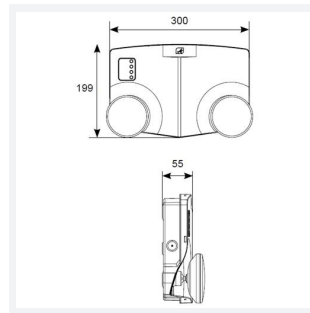

PRODUCT FEATURES

- Sleek modern polycarbonate moulded decorative twin spot
- Decorative design suitable for retail application
- Self-test as standard
- Individual adjustable LED arrays allowing the end user to aim output into the desired location
- Available in black and white finishes

GENERAL INFORMATION	
Wattage	3W
Lumens Delivered	440lm (Emergency)
Beam Angle	70
CRI	65
CCT	6500K
Input	220-240V
Operating Temp	0°C - 40°C
SDCM	6
Product Weight without Packaging	0.8 kg

TECHNICAL INFORMATION	
Light Source	LED
Colour / Finish	White
IP Rating	IP20
Class Protection	1
Internal / External	Internal
Surface / Recessed / Suspended	Wall
Lumen Depreciation	L70 50,000h
Warranty (Years)	5
CE Mark	Yes
Height	221 mm