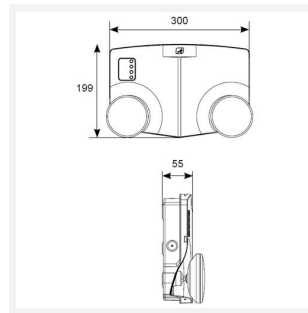

## PRODUCT FEATURES

- Sleek modern polycarbonate moulded decorative twin spot
- Decorative design suitable for retail application
- Self-test as standard
- Individual adjustable LED arrays allowing the end user to aim output into the desired location
- Available in black and white finishes

### GENERAL INFORMATION

Wattage	5W
Lumens Delivered	440lm (Emergency)
Beam Angle	70
CRI	70
CCT	6500K
Input	220/240V
Operating Temp	0°C - 40°C
SDCM	6
Product Weight without Packaging	1.152 kg

### TECHNICAL INFORMATION

Light Source	LED
Colour / Finish	White
IP Rating	IP20
Class Protection	1
Internal / External	Internal
Surface / Recessed / Suspended	Wall
Lumen Depreciation	L70 50,000h
Warranty (Years)	5
CE Mark	Yes
Height	199 mm