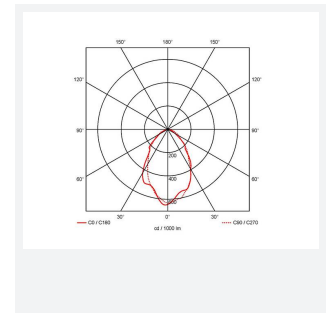

# Condor

Condor Twin Spot Non-Maintained White  
Code: ACTSLED/W/3NM

Category	Emergency
Application	Ancillary, Commercial, Education, Healthcare, Hospitality, Retail
Specification	Architectural

## PRODUCT FEATURES

- Sleek modern polycarbonate moulded decorative twin spot
- Decorative design suitable for retail application
- Self-test as standard
- Individual adjustable LED arrays allowing the end user to aim output into the desired location
- Available in black and white finishes

### GENERAL INFORMATION

Wattage	5W
Lumens Delivered	440lm (Emergency)
Beam Angle	70
CRI	70
CCT	6500K
Input	220/240V
Operating Temp	0°C - 40°C
SDCM	6
Product Weight without Packaging	1.152 kg

### TECHNICAL INFORMATION

Light Source	LED
Colour / Finish	White
IP Rating	IP20
Class Protection	1
Internal / External	Internal
Surface / Recessed / Suspended	Wall
Lumen Depreciation	L70 50,000h
Warranty (Years)	5
CE Mark	Yes
Height	199 mm