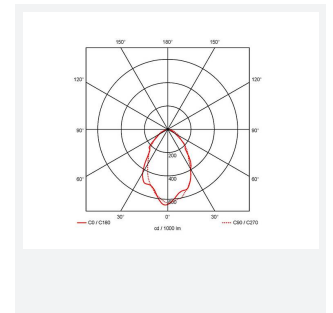

Condor

Condor Twin Spot Non-Maintained White
Code: ACTSLED/W/3NM

Category	Emergency
Application	Ancillary, Commercial, Education, Healthcare, Hospitality, Retail
Specification	Architectural

- Sleek modern polycarbonate moulded decorative twin spot
- Decorative design suitable for retail application
- Self-test as standard
- Individual adjustable LED arrays allowing the end user to aim output into the desired location
- Available in black and white finishes

GENERAL INFORMATION	
Wattage	5W
Lumens Delivered	440lm (Emergency)
Beam Angle	70
CRI	70
CCT	6500K
Input	220-240V
Operating Temp	0°C - 40°C
SDCM	6
Product Weight without Packaging	1.152 kg

TECHNICAL INFORMATION	
Light Source	LED
Colour / Finish	White
IP Rating	IP20
Class Protection	1
Internal / External	Internal
Surface / Recessed / Suspended	Wall
Lumen Depreciation	L70 50,000h
Warranty (Years)	5
CE Mark	Yes
Height	199 mm