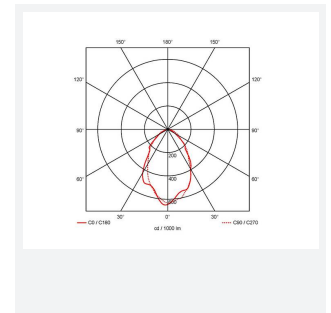

Condor

Condor Twin Spot Non-Maintained White
Code: ACTSLED/W/3NM

Category	Emergency
Application	Ancillary, Commercial, Education, Healthcare, Hospitality, Retail
Specification	Architectural

PRODUCT FEATURES

- Sleek modern polycarbonate moulded decorative twin spot
- Decorative design suitable for retail application
- Self-test as standard
- Individual adjustable LED arrays allowing the end user to aim output into the desired location
- Available in black and white finishes

GENERAL INFORMATION	
Wattage	3W
Lumens Delivered	440lm (Emergency)
Beam Angle	70
CRI	65
CCT	6500K
Input	220-240V
Operating Temp	0°C - 40°C
SDCM	6
Product Weight without Packaging	0.8 kg

TECHNICAL INFORMATION	
Light Source	LED
Colour / Finish	White
IP Rating	IP20
Class Protection	1
Internal / External	Internal
Surface / Recessed / Suspended	Wall
Lumen Depreciation	L70 50,000h
Warranty (Years)	5
CE Mark	Yes
Height	221 mm