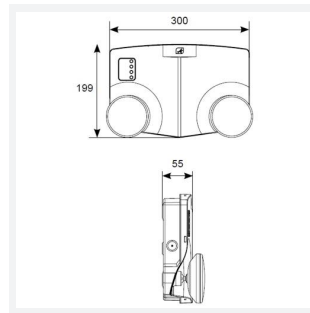

Condor

Condor Twin Spot Non-Maintained White
Code: ACTSLED/W/3NM

Category	Emergency
Application	Ancillary, Commercial, Education, Healthcare, Hospitality, Retail
Specification	Architectural

- Sleek modern polycarbonate moulded decorative twin spot
- Decorative design suitable for retail application
- Self-test as standard
- Individual adjustable LED arrays allowing the end user to aim output into the desired location
- Available in black and white finishes

GENERAL INFORMATION	
Wattage	5W
Lumens Delivered	440lm (Emergency)
Beam Angle	70
CRI	70
CCT	6500K
Input	220-240V
Operating Temp	0°C - 40°C
SDCM	6
Product Weight without Packaging	1.152 kg

TECHNICAL INFORMATION	
Light Source	LED
Colour / Finish	White
IP Rating	IP20
Class Protection	1
Internal / External	Internal
Surface / Recessed / Suspended	Wall
Lumen Depreciation	L70 50,000h
Warranty (Years)	5
CE Mark	Yes
Height	199 mm