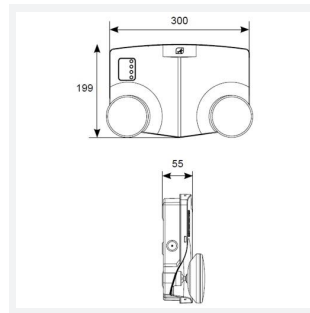

Condor

Condor Twin Spot Non-Maintained Black
Code: ACTSLED/B/3NM

Category	Emergency
Application	Ancillary, Commercial, Education, Healthcare, Hospitality, Retail
Specification	Architectural

- Sleek modern polycarbonate moulded decorative twin spot
- Decorative design suitable for retail application
- Self-test as standard
- Individual adjustable LED arrays allowing the end user to aim output into the desired location
- Available in black and white finishes

GENERAL INFORMATION	
Wattage	5W
Lumens Delivered	440lm (Emergency)
Beam Angle	70
CRI	70
CCT	6500K
Input	220-240V
Operating Temp	0°C - 40°C
SDCM	6
Product Weight without Packaging	1.152 kg

TECHNICAL INFORMATION	
Light Source	LED
Colour / Finish	Black
IP Rating	IP20
Class Protection	1
Internal / External	Internal
Surface / Recessed / Suspended	Wall
Lumen Depreciation	L70 50,000h
Warranty (Years)	5
CE Mark	Yes
Height	199 mm