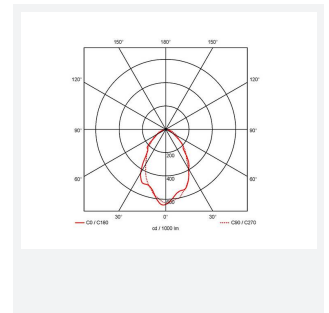

# Condor

Condor Twin Spot Non-Maintained Black  
Code: ACTSLED/B/3NM

Category	Emergency
Application	Ancillary, Commercial, Education, Healthcare, Hospitality, Retail
Specification	Architectural

## PRODUCT FEATURES

- Sleek modern polycarbonate moulded decorative twin spot
- Decorative design suitable for retail application
- Self-test as standard
- Individual adjustable LED arrays allowing the end user to aim output into the desired location
- Available in black and white finishes

### GENERAL INFORMATION

Wattage	5W
Lumens Delivered	440lm (Emergency)
Beam Angle	70
CRI	70
CCT	6500K
Input	220/240V
Operating Temp	0°C - 40°C
SDCM	6
Product Weight without Packaging	1.152 kg

### TECHNICAL INFORMATION

Light Source	LED
Colour / Finish	Black
IP Rating	IP20
Class Protection	1
Internal / External	Internal
Surface / Recessed / Suspended	Wall
Lumen Depreciation	L70 50,000h
Warranty (Years)	5
CE Mark	Yes
Height	199 mm