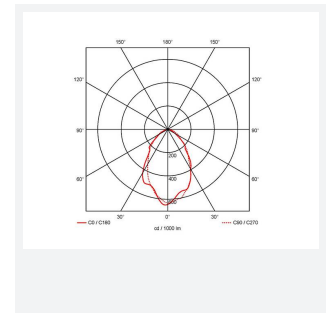

Condor

Condor Twin Spot Non-Maintained Black
Code: ACTSLED/B/3NM

Category	Emergency
Application	Ancillary, Commercial, Education, Healthcare, Hospitality, Retail
Specification	Architectural

PRODUCT FEATURES

- Sleek modern polycarbonate moulded decorative twin spot
- Decorative design suitable for retail application
- Self-test as standard
- Individual adjustable LED arrays allowing the end user to aim output into the desired location
- Available in black and white finishes

GENERAL INFORMATION

Wattage	3W
Lumens Delivered	440lm (Emergency)
Beam Angle	70
CRI	65
CCT	6500K
Input	220-240V
Operating Temp	0°C - 40°C
SDCM	6
Product Weight without Packaging	0.8 kg

TECHNICAL INFORMATION

Light Source	LED
Colour / Finish	Black
IP Rating	IP20
Class Protection	1
Internal / External	Internal
Surface / Recessed / Suspended	Wall
Lumen Depreciation	L70 50,000h
Warranty (Years)	5
CE Mark	Yes
Height	221 mm