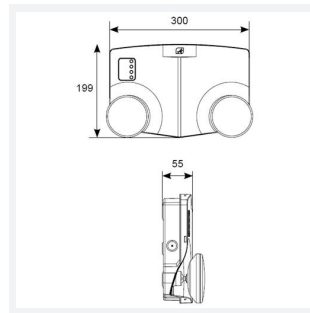

PRODUCT FEATURES

- Sleek modern polycarbonate moulded decorative twin spot
- Decorative design suitable for retail application
- Self-test as standard
- Individual adjustable LED arrays allowing the end user to aim output into the desired location
- Available in black and white finishes

GENERAL INFORMATION

Wattage	3W
Lumens Delivered	440lm (Emergency)
Beam Angle	70
CRI	65
CCT	6500K
Input	220-240V
Operating Temp	0°C - 40°C
SDCM	6
Product Weight without Packaging	0.8 kg

TECHNICAL INFORMATION

Light Source	LED
Colour / Finish	Black
IP Rating	IP20
Class Protection	1
Internal / External	Internal
Surface / Recessed / Suspended	Wall
Lumen Depreciation	L70 50,000h
Warranty (Years)	5
CE Mark	Yes
Height	221 mm