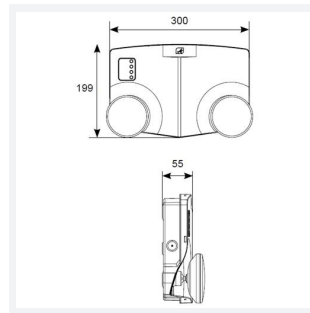

## PRODUCT FEATURES

- Sleek modern polycarbonate moulded decorative twin spot
- Decorative design suitable for retail application
- Self-test as standard
- Individual adjustable LED arrays allowing the end user to aim output into the desired location
- Available in black and white finishes

### GENERAL INFORMATION

Wattage	5W
Lumens Delivered	440lm (Emergency)
Beam Angle	70
CRI	70
CCT	6500K
Input	220/240V
Operating Temp	0°C - 40°C
SDCM	6
Product Weight without Packaging	1.152 kg

### TECHNICAL INFORMATION

Light Source	LED
Colour / Finish	Black
IP Rating	IP20
Class Protection	1
Internal / External	Internal
Surface / Recessed / Suspended	Wall
Lumen Depreciation	L70 50,000h
Warranty (Years)	5
CE Mark	Yes
Height	199 mm