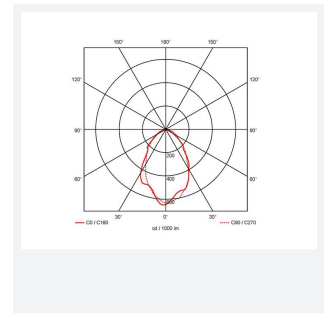

Condor

Condor Twin Spot Non-Maintained Black
Code: ACTSLED/B/3NM

Category	Emergency
Application	Ancillary, Commercial, Education, Healthcare, Hospitality, Retail
Specification	Architectural

- Sleek modern polycarbonate moulded decorative twin spot
- Decorative design suitable for retail application
- Self-test as standard
- Individual adjustable LED arrays allowing the end user to aim output into the desired location
- Available in black and white finishes

GENERAL INFORMATION	
Wattage	5W
Lumens Delivered	440lm (Emergency)
Beam Angle	70
CRI	70
CCT	6500K
Input	220-240V
Operating Temp	0°C - 40°C
SDCM	6
Product Weight without Packaging	1.152 kg

TECHNICAL INFORMATION	
Light Source	LED
Colour / Finish	Black
IP Rating	IP20
Class Protection	1
Internal / External	Internal
Surface / Recessed / Suspended	Wall
Lumen Depreciation	L70 50,000h
Warranty (Years)	5
CE Mark	Yes
Height	199 mm