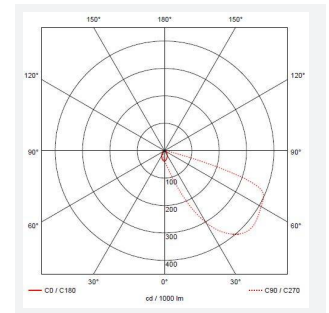

Camini

Camini Square
Code: ACSQLEDWL

Category	Wall Lights
Application	Hospitality, Outdoor, Residential, Retail
Specification	Architectural

PRODUCT FEATURES

- Compact low level square LED pathway light with downward light spill suitable for residential and hospitality applications
- CCT selectable between 3000K and 4000K
- Non-dimmable
- Die-cast aluminium construction with graphite paint finish
- Supplied c/w plastic installation box and pre-wired with 1 metre of rubber insulated cable for ease of installation

GENERAL INFORMATION	
Wattage	2
Lumens Delivered	80lm
Lm/W	22lm/W
Beam Angle	70
CRI	80
CCT	3000K/4000K
Input	220-240V
Operating Temp	-20°C - 25°C
SDCM	3
Cut-Out Size	82.5x82.5mm
Energy efficiency class	E
Product Weight without Packaging	0.589 kg

TECHNICAL INFORMATION	
Light Source	LED
Colour / Finish	Graphite
IP Rating	IP65
Class Protection	1
Internal / External	External
Surface / Recessed / Suspended	Recessed
Warranty (Years)	3
CE Mark	Yes
Height	96 mm