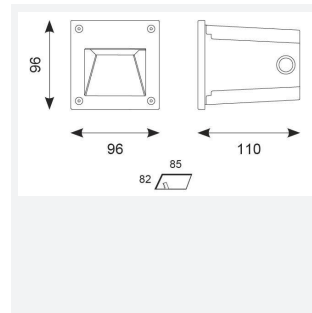

Camini

Camini Square
Code: ACSQLEDWL

Category	Wall Lights
Application	Hospitality, Outdoor, Residential, Retail
Specification	Architectural

PRODUCT FEATURES

- Compact low level square LED pathway light with downward light spill suitable for residential and hospitality applications
- CCT selectable between 3000K and 4000K
- Non-dimmable
- Die-cast aluminium construction with graphite paint finish
- Supplied c/w plastic installation box and pre-wired with 1 metre of rubber insulated cable for ease of installation

GENERAL INFORMATION	
Wattage	2
Lumens Delivered	80lm
Lm/W	22lm/W
Beam Angle	70
CRI	80
CCT	3000K/4000K
Input	220-240V
Operating Temp	-20°C - 25°C
SDCM	3
Cut-Out Size	82.5x82.5mm
Energy efficiency class	E
Product Weight without Packaging	0.589 kg

TECHNICAL INFORMATION	
Light Source	LED
Colour / Finish	Graphite
IP Rating	IP65
Class Protection	1
Internal / External	External
Surface / Recessed / Suspended	Recessed
Warranty (Years)	3
CE Mark	Yes
Height	96 mm