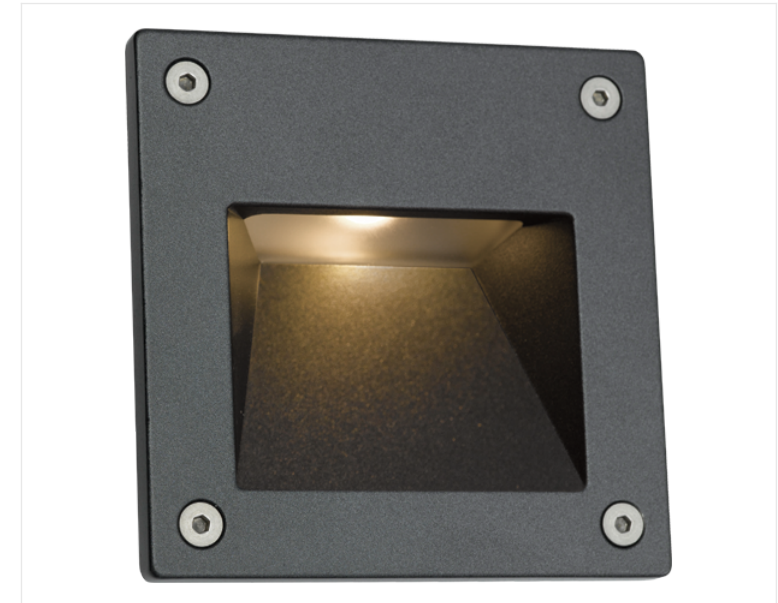

# Camini

Part of the Wall Lights product category

<b>Model</b>	Camini Square
<b>Code</b>	ACSQLEDWL
<b>Application</b>	Hospitality, Outdoor, Residential, Retail

## PRODUCT FEATURES

- Compact low level square LED pathway light with downward light spill suitable for residential and hospitality applications
- Die-cast aluminium construction with graphite paint finish
- CCT selectable between 3000K and 4000K
- Supplied c/w plastic installation box and pre-wired with 1 metre of rubber insulated cable for ease of installation
- Non-dimmable