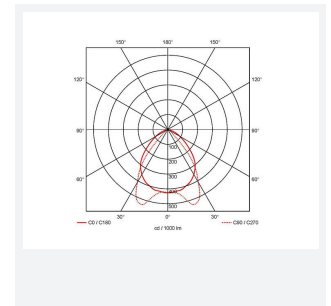

# Crescent

<b>Category</b>	Commercial Linear
<b>Application</b>	Ancillary, Commercial, Education
<b>Specification</b>	Performance

**Code:** ACRESLED5/DD4/SM3

- High specification fully enclosed linear luminaire suitable for most commercial and educational applications
- Polycarbonate diffuser and polished louvre for excellent photometric performance
- Suitable for surface mounting and suspension

- Steel powder coated body for enhanced durability
- CCT selectable between 3000K and 4000K and power selectable; offering a choice of 2 outputs, in one luminaire
- Powered by Philips

## GENERAL INFORMATION

Wattage	23W - 40W
Lumens Delivered	3000lm - 5600lm (4000K)
Lm/W	133-139lm/W (4000K)
Beam Angle	80
CRI	80
CCT	3000/4000K
Input	220-240V
Operating Temp	0°C - 50°C
SDCM	3
UGR	19
Product Weight without Packaging	3.09 kg

## TECHNICAL INFORMATION

Light Source	LED
Colour / Finish	White
IP Rating	IP20
Class Protection	1
Internal / External	Internal
Surface / Recessed / Suspended	Ceiling, Suspended
Lumen Depreciation	L80 100,000h
Warranty (Years)	5
CE Mark	Yes