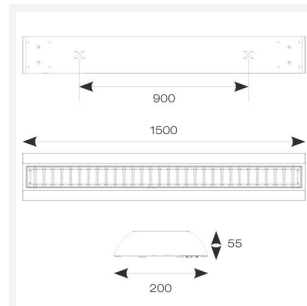

# Crescent

<b>Category</b>	Commercial Linear
<b>Application</b>	Ancillary, Commercial, Education
<b>Specification</b>	Performance

**Code:** ACRESLED5/DD4/SM3

- High specification fully enclosed linear luminaire suitable for most commercial and educational applications
- Polycarbonate diffuser and polished louvre for excellent photometric performance
- Suitable for surface mounting and suspension

## GENERAL INFORMATION

Wattage	23W - 40W
Lumens Delivered	3000lm - 5600lm (4000K)
Lm/W	133-139lm/W (4000K)
Beam Angle	80
CRI	80
CCT	3000/4000K
Input	220-240V
Operating Temp	0°C - 50°C
SDCM	3
UGR	19
Product Weight without Packaging	3.09 kg