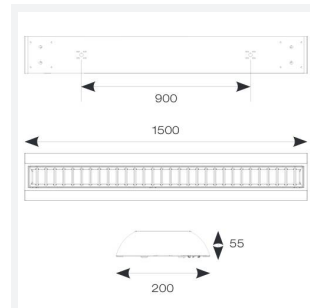

Crescent

Crescent CCT Surface/Suspended Linear
Code: ACRESLED5/DD4/M3

Category	Commercial Linear
Application	Ancillary, Commercial, Education
Specification	Performance

PRODUCT FEATURES

- High specification fully enclosed linear luminaire suitable for most commercial and educational applications
- Polycarbonate diffuser and polished louvre for excellent photometric performance
- Suitable for surface mounting and suspension
- Steel powder coated body for enhanced durability
- CCT selectable between 3000K and 4000K and power selectable; offering a choice of 2 outputs, in one luminaire
- Powered by Philips

GENERAL INFORMATION	
Wattage	23W - 40W
Lumens Delivered	3000lm - 5600lm (4000K)
Lm/W	133-139lm/W (4000K)
Beam Angle	80
CRI	80
CCT	3000/4000K
Input	220/240V
Operating Temp	0°C - 50°C
SDCM	3
UGR	19

TECHNICAL INFORMATION	
Light Source	LED
Colour / Finish	White
IP Rating	IP20
Class Protection	1
Internal / External	Internal
Surface / Recessed / Suspended	Ceiling, Suspended
Lumen Depreciation	L80 100,000h
Warranty (Years)	5
CE Mark	Yes