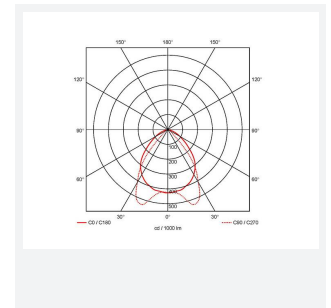

Crescent

Crescent CCT Surface/Suspended Linear
Code: ACRESLED5/DD4/M3

Category	Commercial Linear
Application	Ancillary, Commercial, Education
Specification	Performance

PRODUCT FEATURES

- High specification fully enclosed linear luminaire suitable for most commercial and educational applications
- Polycarbonate diffuser and polished louvre for excellent photometric performance
- Suitable for surface mounting and suspension
- Steel powder coated body for enhanced durability
- CCT selectable between 3000K and 4000K and power selectable; offering a choice of 2 outputs, in one luminaire
- Powered by Philips

GENERAL INFORMATION	
Wattage	23W - 40W
Lumens Delivered	3000lm - 5600lm (4000K)
Lm/W	133-139lm/W (4000K)
Beam Angle	80
CRI	80
CCT	3000/4000K
Input	220/240V
Operating Temp	0°C - 50°C
SDCM	3
UGR	19

TECHNICAL INFORMATION	
Light Source	LED
Colour / Finish	White
IP Rating	IP20
Class Protection	1
Internal / External	Internal
Surface / Recessed / Suspended	Ceiling, Suspended
Lumen Depreciation	L80 100,000h
Warranty (Years)	5
CE Mark	Yes