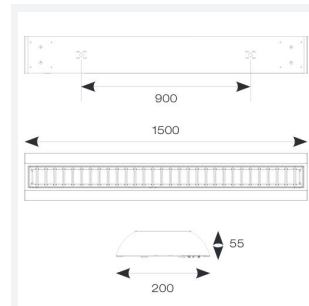

# Crescent

<b>Category</b>	Commercial Linear
<b>Application</b>	Ancillary, Commercial, Education
<b>Specification</b>	Performance

**Code:** ACRESLED5/DD4/DM3

- High specification fully enclosed linear luminaire suitable for most commercial and educational applications
- Polycarbonate diffuser and polished louvre for excellent photometric performance
- Suitable for surface mounting and suspension

## GENERAL INFORMATION

Wattage	23W - 40W
Lumens Delivered	3000lm - 5600lm (4000K)
Lm/W	133-139lm/W (4000K)
Beam Angle	80
CRI	80
CCT	3000/4000K
Input	220-240V
Operating Temp	0°C - 50°C
SDCM	3
UGR	19