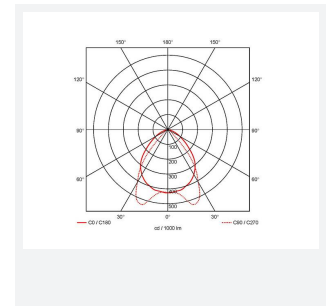

# Crescent

<b>Category</b>	Commercial Linear
<b>Application</b>	Ancillary, Commercial, Education
<b>Specification</b>	Performance

**Code:** ACRESLED5/DD4/DM3

- High specification fully enclosed linear luminaire suitable for most commercial and educational applications
- Polycarbonate diffuser and polished louvre for excellent photometric performance
- Suitable for surface mounting and suspension

- Steel powder coated body for enhanced durability
- CCT selectable between 3000K and 4000K and power selectable; offering a choice of 2 outputs, in one luminaire
- Powered by Philips

## GENERAL INFORMATION

Wattage	23W - 40W
Lumens Delivered	3000lm - 5600lm (4000K)
Lm/W	133-139lm/W (4000K)
Beam Angle	80
CRI	80
CCT	3000/4000K
Input	220-240V
Operating Temp	0°C - 50°C
SDCM	3
UGR	19

## TECHNICAL INFORMATION

Light Source	LED
Colour / Finish	White
IP Rating	IP20
Class Protection	1
Internal / External	Internal
Surface / Recessed / Suspended	Ceiling, Suspended
Lumen Depreciation	L80 100,000h
Warranty (Years)	5
CE Mark	Yes