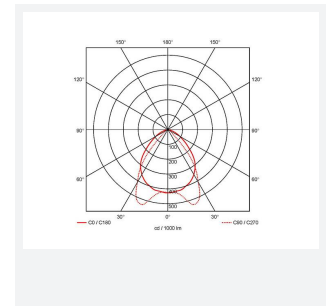

Crescent

Category	Commercial Linear
Application	Ancillary, Commercial, Education
Specification	Performance

Code: ACRESLED5/DD1/DM3

- High specification fully enclosed linear luminaire suitable for most commercial and educational applications
- Polycarbonate diffuser and polished louvre for excellent photometric performance
- Suitable for surface mounting and suspension

- Steel powder coated body for enhanced durability
- CCT selectable between 3000K and 4000K and power selectable; offering a choice of 2 outputs, in one luminaire
- Powered by Philips

GENERAL INFORMATION

Wattage	23W - 40W
Lumens Delivered	3000lm - 5600lm (4000K)
Lm/W	133-139lm/W (4000K)
Beam Angle	80
CRI	80
CCT	3000/4000K
Input	220-240V
Operating Temp	0°C - 50°C
SDCM	3
UGR	19

TECHNICAL INFORMATION

Light Source	LED
Colour / Finish	White
IP Rating	IP20
Class Protection	1
Internal / External	Internal
Surface / Recessed / Suspended	Ceiling, Suspended
Lumen Depreciation	L80 100,000h
Warranty (Years)	5
CE Mark	Yes