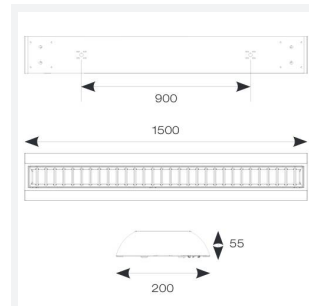

Crescent

Category	Commercial Linear
Application	Ancillary, Commercial, Education
Specification	Performance

Code: ACRESLED5/DD1/DM3

- High specification fully enclosed linear luminaire suitable for most commercial and educational applications
- Polycarbonate diffuser and polished louvre for excellent photometric performance
- Suitable for surface mounting and suspension

Wattage	23W - 40W
Lumens Delivered	3000lm - 5600lm (4000K)
Lm/W	133-139lm/W (4000K)
Beam Angle	80
CRI	80
CCT	3000/4000K
Input	220-240V
Operating Temp	0°C - 50°C
SDCM	3
UGR	19

TECHNICAL INFORMATION

Light Source	LED
Colour / Finish	White
IP Rating	IP20
Class Protection	1
Internal / External	Internal
Surface / Recessed / Suspended	Ceiling, Suspended
Lumen Depreciation	L80 100,000h
Warranty (Years)	5
CE Mark	Yes