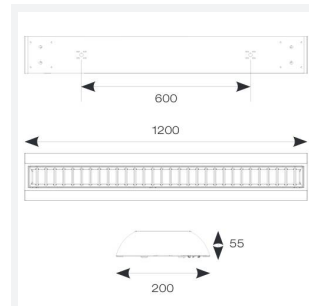

Crescent

Category	Commercial Linear
Application	Ancillary, Commercial, Education
Specification	Performance

Code: ACRESLED4

- High specification fully enclosed linear luminaire suitable for most commercial and educational applications
- Polycarbonate diffuser and polished louvre for excellent photometric performance
- Suitable for surface mounting and suspension

Wattage	21W - 35W
Lumens Delivered	3100lm - 4900lm (4000K)
Lm/W	146-139lm/W (4000K)
Beam Angle	80
CRI	80
CCT	3000/4000K
Input	220-240V
Operating Temp	-20°C - 50°C
SDCM	3
UGR	18
Product Weight without Packaging	2.96 kg