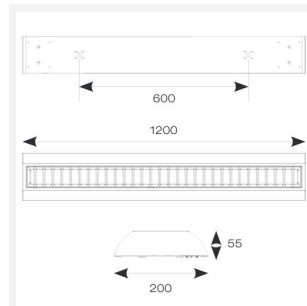

Crescent

Category	Commercial Linear
Application	Ancillary, Commercial, Education
Specification	Performance

Code: ACRESLED4/M3

- High specification fully enclosed linear luminaire suitable for most commercial and educational applications
- Polycarbonate diffuser and polished louvre for excellent photometric performance
- Suitable for surface mounting and suspension

Wattage	21W - 35W
Lumens Delivered	3100lm - 4900lm (4000K)
Lm/W	146-139lm/W (4000K)
Beam Angle	80
CRI	80
CCT	3000/4000K
Input	220-240V
Operating Temp	0°C - 50°C
SDCM	3
UGR	18
Product Weight without Packaging	3.06 kg