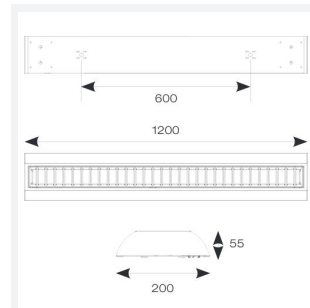

Crescent

Crescent CCT Surface/Suspended Linear
Code: ACRESLED4/M3

Category	Commercial Linear
Application	Ancillary, Commercial, Education
Specification	Performance

PRODUCT FEATURES

- High specification fully enclosed linear luminaire suitable for most commercial and educational applications
- Polycarbonate diffuser and polished louvre for excellent photometric performance
- Suitable for surface mounting and suspension
- Steel powder coated body for enhanced durability
- CCT selectable between 3000K and 4000K and power selectable; offering a choice of 2 outputs, in one luminaire
- Powered by Philips

GENERAL INFORMATION	
Wattage	21W - 35W
Lumens Delivered	3100lm - 4900lm (4000K)
Lm/W	146-139lm/W (4000K)
Beam Angle	80
CRI	80
CCT	3000/4000K
Input	220/240V
Operating Temp	0°C - 50°C
SDCM	3
UGR	18
Product Weight without Packaging	3.06 kg