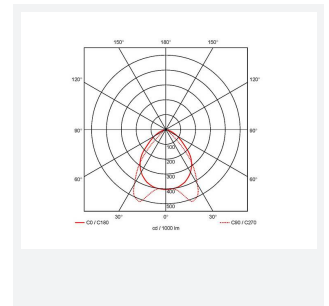

Crescent

Category	Commercial Linear
Application	Ancillary, Commercial, Education
Specification	Performance

Code: ACRESLED4/DM3

- High specification fully enclosed linear luminaire suitable for most commercial and educational applications
- Polycarbonate diffuser and polished louvre for excellent photometric performance
- Suitable for surface mounting and suspension

- Steel powder coated body for enhanced durability
- CCT selectable between 3000K and 4000K and power selectable; offering a choice of 2 outputs, in one luminaire
- Powered by Philips

GENERAL INFORMATION

Wattage	21W - 35W
Lumens Delivered	3100lm - 4900lm (4000K)
Lm/W	146-139lm/W (4000K)
Beam Angle	80
CRI	80
CCT	3000/4000K
Input	220-240V
Operating Temp	0°C - 50°C
SDCM	3
UGR	18
Product Weight without Packaging	3.06 kg

TECHNICAL INFORMATION

Light Source	LED
Colour / Finish	White
IP Rating	IP20
Class Protection	1
Internal / External	Internal
Surface / Recessed / Suspended	Ceiling, Suspended
Lumen Depreciation	L80 100,000h
Warranty (Years)	5
CE Mark	Yes
Accessories	ASK1