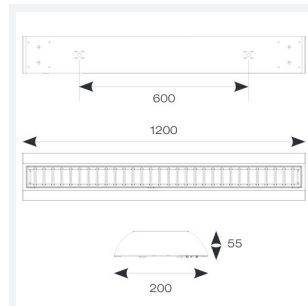

Crescent

Category	Commercial Linear
Application	Ancillary, Commercial, Education
Specification	Performance

Code: ACRESLED4/DM3

- High specification fully enclosed linear luminaire suitable for most commercial and educational applications
- Polycarbonate diffuser and polished louvre for excellent photometric performance
- Suitable for surface mounting and suspension

Wattage	21W - 35W
Lumens Delivered	3100lm - 4900lm (4000K)
Lm/W	146-139lm/W (4000K)
Beam Angle	80
CRI	80
CCT	3000/4000K
Input	220-240V
Operating Temp	0°C - 50°C
SDCM	3
UGR	18
Product Weight without Packaging	3.06 kg