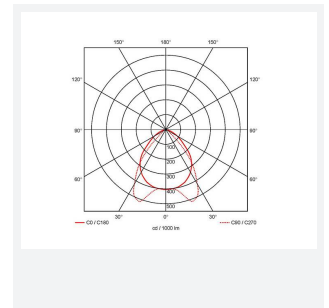

Crescent

Crescent CCT Surface/Suspended Linear
Code: ACRESLED4/DD4

Category	Commercial Linear
Application	Ancillary, Commercial, Education
Specification	Performance

PRODUCT FEATURES

- High specification fully enclosed linear luminaire suitable for most commercial and educational applications
- Polycarbonate diffuser and polished louvre for excellent photometric performance
- Suitable for surface mounting and suspension
- Steel powder coated body for enhanced durability
- CCT selectable between 3000K and 4000K and power selectable; offering a choice of 2 outputs, in one luminaire
- Powered by Philips

GENERAL INFORMATION	
Wattage	21W - 35W
Lumens Delivered	3100lm - 4900lm (4000K)
Lm/W	146-139lm/W (4000K)
Beam Angle	80
CRI	80
CCT	3000/4000K
Input	220/240V
Operating Temp	-20°C - 50°C
SDCM	3
UGR	18
Product Weight without Packaging	3.16 kg

TECHNICAL INFORMATION	
Light Source	LED
Colour / Finish	White
IP Rating	IP20
Class Protection	1
Internal / External	Internal
Surface / Recessed / Suspended	Ceiling, Suspended
Lumen Depreciation	L80 100,000h
Warranty (Years)	5
CE Mark	Yes