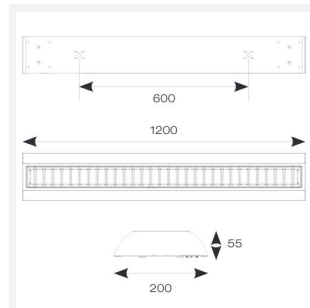

Crescent

Crescent CCT Surface/Suspended Linear
Code: ACRESLED4/DD4

Category	Commercial Linear
Application	Ancillary, Commercial, Education
Specification	Performance

PRODUCT FEATURES

- High specification fully enclosed linear luminaire suitable for most commercial and educational applications
- Polycarbonate diffuser and polished louvre for excellent photometric performance
- Suitable for surface mounting and suspension
- Steel powder coated body for enhanced durability
- CCT selectable between 3000K and 4000K and power selectable; offering a choice of 2 outputs, in one luminaire
- Powered by Philips

GENERAL INFORMATION	
Wattage	21W - 35W
Lumens Delivered	3100lm - 4900lm (4000K)
Lm/W	146-139lm/W (4000K)
Beam Angle	80
CRI	80
CCT	3000/4000K
Input	220/240V
Operating Temp	-20°C - 50°C
SDCM	3
UGR	18
Product Weight without Packaging	3.16 kg