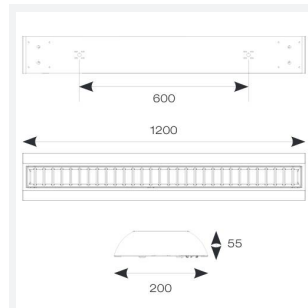

Crescent

Crescent CCT Surface/Suspended Linear
Code: ACRESLED4/DD4

Category	Commercial Linear
Application	Ancillary, Commercial, Education
Specification	Performance

PRODUCT FEATURES

- High specification fully enclosed linear luminaire suitable for most commercial and educational applications
- Polycarbonate diffuser and polished louvre for excellent photometric performance
- Suitable for surface mounting and suspension
- Steel powder coated body for enhanced durability
- CCT selectable between 3000K and 4000K and power selectable; offering a choice of 2 outputs, in one luminaire
- Powered by Philips

GENERAL INFORMATION

Wattage	21W - 35W
Lumens Delivered	3100lm - 4900lm (4000K)
Lm/W	146-139lm/W (4000K)
Beam Angle	80
CRI	80
CCT	3000/4000K
Input	220-240V
Operating Temp	-20°C - 50°C
SDCM	3
UGR	18
Product Weight without Packaging	3.16 kg