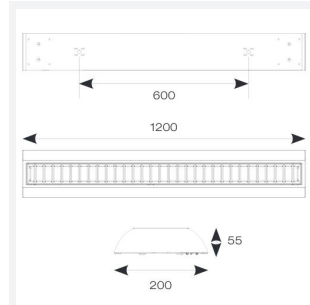

Crescent

Crescent CCT Surface/Suspended Linear
Code: ACRESLED4/DD4/M3

Category	Commercial Linear
Application	Ancillary, Commercial, Education
Specification	Performance

PRODUCT FEATURES

- High specification fully enclosed linear luminaire suitable for most commercial and educational applications
- Polycarbonate diffuser and polished louvre for excellent photometric performance
- Suitable for surface mounting and suspension
- Steel powder coated body for enhanced durability
- CCT selectable between 3000K and 4000K and power selectable; offering a choice of 2 outputs, in one luminaire
- Powered by Philips

GENERAL INFORMATION	
Wattage	21W - 35W
Lumens Delivered	3100lm - 4900lm (4000K)
Lm/W	146-139lm/W (4000K)
Beam Angle	80
CRI	80
CCT	3000/4000K
Input	220/240V
Operating Temp	0°C - 50°C
SDCM	3
UGR	18

TECHNICAL INFORMATION	
Light Source	LED
Colour / Finish	White
IP Rating	IP20
Class Protection	1
Internal / External	Internal
Surface / Recessed / Suspended	Ceiling, Suspended
Lumen Depreciation	L80 100,000h
Warranty (Years)	5
CE Mark	Yes