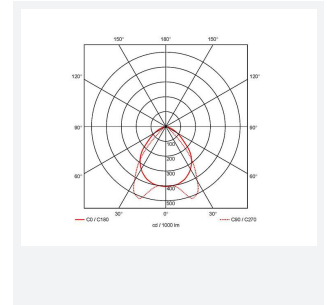

Crescent

Crescent CCT Surface/Suspended Linear
Code: ACRESLED4/DD4/M3

Category	Commercial Linear
Application	Ancillary, Commercial, Education
Specification	Performance

PRODUCT FEATURES

- High specification fully enclosed linear luminaire suitable for most commercial and educational applications
- Polycarbonate diffuser and polished louvre for excellent photometric performance
- Suitable for surface mounting and suspension
- Steel powder coated body for enhanced durability
- CCT selectable between 3000K and 4000K and power selectable; offering a choice of 2 outputs, in one luminaire
- Powered by Philips

GENERAL INFORMATION	
Wattage	21W - 35W
Lumens Delivered	3100lm - 4900lm (4000K)
Lm/W	146-139lm/W (4000K)
Beam Angle	80
CRI	80
CCT	3000/4000K
Input	220/240V
Operating Temp	0°C - 50°C
SDCM	3
UGR	18

TECHNICAL INFORMATION	
Light Source	LED
Colour / Finish	White
IP Rating	IP20
Class Protection	1
Internal / External	Internal
Surface / Recessed / Suspended	Ceiling, Suspended
Lumen Depreciation	L80 100,000h
Warranty (Years)	5
CE Mark	Yes