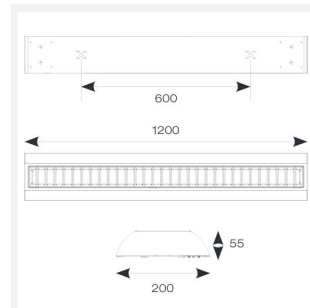

Crescent

Crescent CCT Surface/Suspended Linear
Code: ACRESLED4/DD4/DM3

Category	Commercial Linear
Application	Ancillary, Commercial, Education
Specification	Performance

PRODUCT FEATURES

- High specification fully enclosed linear luminaire suitable for most commercial and educational applications
- Polycarbonate diffuser and polished louvre for excellent photometric performance
- Suitable for surface mounting and suspension
- Steel powder coated body for enhanced durability
- CCT selectable between 3000K and 4000K and power selectable; offering a choice of 2 outputs, in one luminaire
- Powered by Philips

GENERAL INFORMATION	
Wattage	21W - 35W
Lumens Delivered	3100lm - 4900lm (4000K)
Lm/W	146-139lm/W (4000K)
Beam Angle	80
CRI	80
CCT	3000/4000K
Input	220/240V
Operating Temp	0°C - 50°C
SDCM	3
UGR	18

TECHNICAL INFORMATION	
Light Source	LED
Colour / Finish	White
IP Rating	IP20
Class Protection	1
Internal / External	Internal
Surface / Recessed / Suspended	Ceiling, Suspended
Lumen Depreciation	L80 100,000h
Warranty (Years)	5
CE Mark	Yes