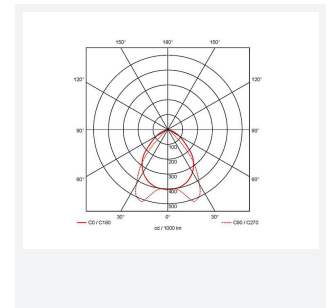

Crescent

Crescent CCT Surface/Suspended Linear
Code: ACRESLED4/DD4/DM3

Category	Commercial Linear
Application	Ancillary, Commercial, Education
Specification	Performance

PRODUCT FEATURES

- High specification fully enclosed linear luminaire suitable for most commercial and educational applications
- Polycarbonate diffuser and polished louvre for excellent photometric performance
- Suitable for surface mounting and suspension
- Steel powder coated body for enhanced durability
- CCT selectable between 3000K and 4000K and power selectable; offering a choice of 2 outputs, in one luminaire
- Powered by Philips

GENERAL INFORMATION	
Wattage	21W - 35W
Lumens Delivered	3100lm - 4900lm (4000K)
Lm/W	146-139lm/W (4000K)
Beam Angle	80
CRI	80
CCT	3000/4000K
Input	220/240V
Operating Temp	0°C - 50°C
SDCM	3
UGR	18

TECHNICAL INFORMATION	
Light Source	LED
Colour / Finish	White
IP Rating	IP20
Class Protection	1
Internal / External	Internal
Surface / Recessed / Suspended	Ceiling, Suspended
Lumen Depreciation	L80 100,000h
Warranty (Years)	5
CE Mark	Yes