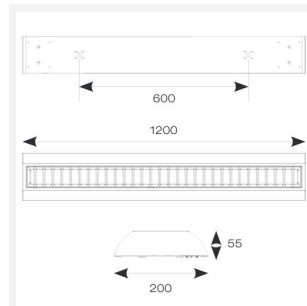

Crescent

Category	Commercial Linear
Application	Ancillary, Commercial, Education
Specification	Performance

Code: ACRESLED4/DD3/SM3

- High specification fully enclosed linear luminaire suitable for most commercial and educational applications
- Polycarbonate diffuser and polished louvre for excellent photometric performance
- Suitable for surface mounting and suspension

Wattage	21W - 35W
Lumens Delivered	3100lm - 4900lm (4000K)
Lm/W	146-139lm/W (4000K)
Beam Angle	80
CRI	80
CCT	3000/4000K
Input	220-240V
Operating Temp	0°C - 50°C
SDCM	3
UGR	18

TECHNICAL INFORMATION

Light Source	LED
Colour / Finish	White
IP Rating	IP20
Class Protection	1
Internal / External	Internal
Surface / Recessed / Suspended	Ceiling, Suspended
Lumen Depreciation	L80 100,000h
Warranty (Years)	5
CE Mark	Yes