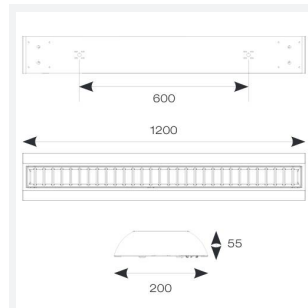

Crescent

Crescent CCT Surface/Suspended Linear
Code: ACRESLED4/DD3/M3

Category	Commercial Linear
Application	Ancillary, Commercial, Education
Specification	Performance

PRODUCT FEATURES

- High specification fully enclosed linear luminaire suitable for most commercial and educational applications
- Polycarbonate diffuser and polished louvre for excellent photometric performance
- Suitable for surface mounting and suspension
- Steel powder coated body for enhanced durability
- CCT selectable between 3000K and 4000K and power selectable; offering a choice of 2 outputs, in one luminaire
- Powered by Philips

GENERAL INFORMATION	
Wattage	21W - 35W
Lumens Delivered	3100lm - 4900lm (4000K)
Lm/W	146-139lm/W (4000K)
Beam Angle	80
CRI	80
CCT	3000/4000K
Input	220-240V
Operating Temp	0°C - 50°C
SDCM	3
UGR	18
Product Weight without Packaging	3.06 kg