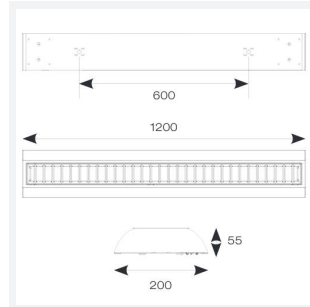

Crescent

Crescent CCT Surface/Suspended Linear
Code: ACRESLED4/DD3/DM3

Category	Commercial Linear
Application	Ancillary, Commercial, Education
Specification	Performance

PRODUCT FEATURES

- High specification fully enclosed linear luminaire suitable for most commercial and educational applications
- Polycarbonate diffuser and polished louvre for excellent photometric performance
- Suitable for surface mounting and suspension
- Steel powder coated body for enhanced durability
- CCT selectable between 3000K and 4000K and power selectable; offering a choice of 2 outputs, in one luminaire
- Powered by Philips

GENERAL INFORMATION	
Wattage	21W - 35W
Lumens Delivered	3100lm - 4900lm (4000K)
Lm/W	146-139lm/W (4000K)
Beam Angle	80
CRI	80
CCT	3000/4000K
Input	220/240V
Operating Temp	0°C - 50°C
SDCM	3
UGR	18

TECHNICAL INFORMATION	
Light Source	LED
Colour / Finish	White
IP Rating	IP20
Class Protection	1
Internal / External	Internal
Surface / Recessed / Suspended	Ceiling, Suspended
Lumen Depreciation	L80 100,000h
Warranty (Years)	5
CE Mark	Yes