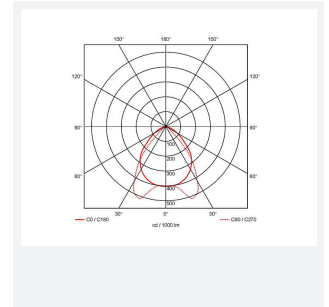

Crescent

Crescent CCT Surface/Suspended Linear
Code: ACRESLED4/DD3/DM3

Category	Commercial Linear
Application	Ancillary, Commercial, Education
Specification	Performance

PRODUCT FEATURES

- High specification fully enclosed linear luminaire suitable for most commercial and educational applications
- Polycarbonate diffuser and polished louvre for excellent photometric performance
- Suitable for surface mounting and suspension
- Steel powder coated body for enhanced durability
- CCT selectable between 3000K and 4000K and power selectable; offering a choice of 2 outputs, in one luminaire
- Powered by Philips

GENERAL INFORMATION	
Wattage	21W - 35W
Lumens Delivered	3100lm - 4900lm (4000K)
Lm/W	146-139lm/W (4000K)
Beam Angle	80
CRI	80
CCT	3000/4000K
Input	220/240V
Operating Temp	0°C - 50°C
SDCM	3
UGR	18

TECHNICAL INFORMATION	
Light Source	LED
Colour / Finish	White
IP Rating	IP20
Class Protection	1
Internal / External	Internal
Surface / Recessed / Suspended	Ceiling, Suspended
Lumen Depreciation	L80 100,000h
Warranty (Years)	5
CE Mark	Yes