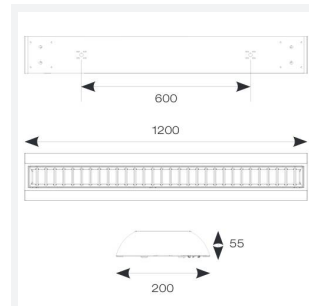

Crescent

Category	Commercial Linear
Application	Ancillary, Commercial, Education
Specification	Performance

Code: ACRESLED4/DD1/SM3

- High specification fully enclosed linear luminaire suitable for most commercial and educational applications
- Polycarbonate diffuser and polished louvre for excellent photometric performance
- Suitable for surface mounting and suspension

Wattage	21W - 35W
Lumens Delivered	3100lm - 4900lm (4000K)
Lm/W	146-139lm/W (4000K)
Beam Angle	80
CRI	80
CCT	3000/4000K
Input	220-240V
Operating Temp	0°C - 50°C
SDCM	3
UGR	18

TECHNICAL INFORMATION

Light Source	LED
Colour / Finish	White
IP Rating	IP20
Class Protection	1
Internal / External	Internal
Surface / Recessed / Suspended	Ceiling, Suspended
Lumen Depreciation	L80 100,000h
Warranty (Years)	5
CE Mark	Yes