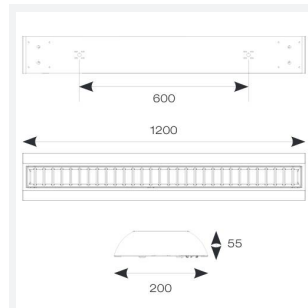

Crescent

Crescent CCT Surface/Suspended Linear
Code: ACRESLED4/DD1/M3

Category	Commercial Linear
Application	Ancillary, Commercial, Education
Specification	Performance

PRODUCT FEATURES

- High specification fully enclosed linear luminaire suitable for most commercial and educational applications
- Polycarbonate diffuser and polished louvre for excellent photometric performance
- Suitable for surface mounting and suspension
- Steel powder coated body for enhanced durability
- CCT selectable between 3000K and 4000K and power selectable; offering a choice of 2 outputs, in one luminaire
- Powered by Philips

GENERAL INFORMATION	
Wattage	21W - 35W
Lumens Delivered	3100lm - 4900lm (4000K)
Lm/W	146-139lm/W (4000K)
Beam Angle	80
CRI	80
CCT	3000/4000K
Input	220/240V
Operating Temp	0°C - 50°C
SDCM	3
UGR	18
Product Weight without Packaging	3.06 kg