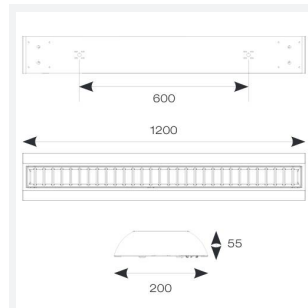

Crescent

Crescent CCT Surface/Suspended Linear
Code: ACRESLED4/DD1/M3

Category	Commercial Linear
Application	Ancillary, Commercial, Education
Specification	Performance

PRODUCT FEATURES

- High specification fully enclosed linear luminaire suitable for most commercial and educational applications
- Polycarbonate diffuser and polished louvre for excellent photometric performance
- Suitable for surface mounting and suspension
- Steel powder coated body for enhanced durability
- CCT selectable between 3000K and 4000K and power selectable; offering a choice of 2 outputs, in one luminaire
- Powered by Philips

GENERAL INFORMATION	
Wattage	21W - 35W
Lumens Delivered	3100lm - 4900lm (4000K)
Lm/W	146-139lm/W (4000K)
Beam Angle	80
CRI	80
CCT	3000/4000K
Input	220-240V
Operating Temp	0°C - 50°C
SDCM	3
UGR	18
Product Weight without Packaging	3.06 kg