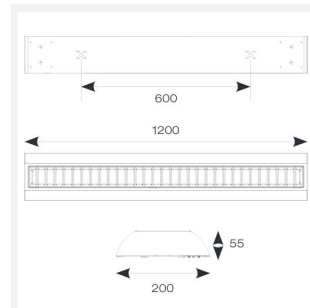

# Crescent

Crescent CCT Surface/Suspended Linear  
Code: ACRESLED4/DD1/DM3

Category	Commercial Linear
Application	Ancillary, Commercial, Education
Specification	Performance

## PRODUCT FEATURES

- High specification fully enclosed linear luminaire suitable for most commercial and educational applications
- Polycarbonate diffuser and polished louvre for excellent photometric performance
- Suitable for surface mounting and suspension
- Steel powder coated body for enhanced durability
- CCT selectable between 3000K and 4000K and power selectable; offering a choice of 2 outputs, in one luminaire
- Powered by Philips

GENERAL INFORMATION	
Wattage	21W - 35W
Lumens Delivered	3100lm - 4900lm (4000K)
Lm/W	146-139lm/W (4000K)
Beam Angle	80
CRI	80
CCT	3000/4000K
Input	220/240V
Operating Temp	0°C - 50°C
SDCM	3
UGR	18

TECHNICAL INFORMATION	
Light Source	LED
Colour / Finish	White
IP Rating	IP20
Class Protection	1
Internal / External	Internal
Surface / Recessed / Suspended	Ceiling, Suspended
Lumen Depreciation	L80 100,000h
Warranty (Years)	5
CE Mark	Yes