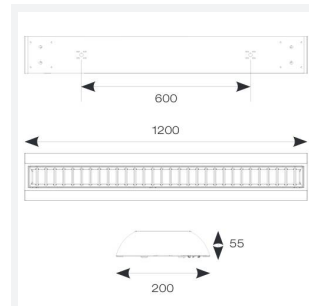

# Crescent

<b>Category</b>	Commercial Linear
<b>Application</b>	Ancillary, Commercial, Education
<b>Specification</b>	Performance

**Code:** ACRESLED4/DD1/DM3

- High specification fully enclosed linear luminaire suitable for most commercial and educational applications
- Polycarbonate diffuser and polished louvre for excellent photometric performance
- Suitable for surface mounting and suspension