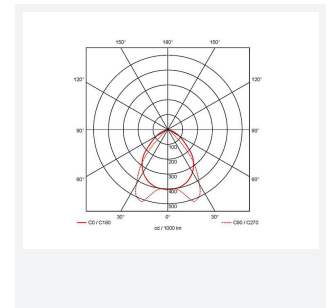

# Crescent

Crescent CCT Surface/Suspended Linear  
Code: ACRESLED4/DD1/DM3

Category	Commercial Linear
Application	Ancillary, Commercial, Education
Specification	Performance

GENERAL INFORMATION	
Wattage	21W - 35W
Lumens Delivered	3100lm - 4900lm (4000K)
Lm/W	146-139lm/W (4000K)
Beam Angle	80
CRI	80
CCT	3000/4000K
Input	220/240V
Operating Temp	0°C - 50°C
SDCM	3
UGR	18

TECHNICAL INFORMATION	
Light Source	LED
Colour / Finish	White
IP Rating	IP20
Class Protection	1
Internal / External	Internal
Surface / Recessed / Suspended	Ceiling, Suspended
Lumen Depreciation	L80 100,000h
Warranty (Years)	5
CE Mark	Yes