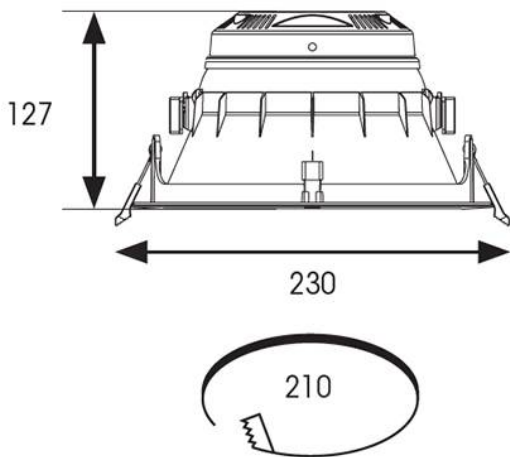

Comfort EVO

Comfort EVO 2 Dual Output CCT Downlight White
Code: ACOM2/1

ACCESSORIES

ACOM/TR/W/1	Comfort EVO White Reflector and Trim
ACOM/TR/B/1	Comfort EVO Black Reflector and Trim
AARXDLK/1	ARX Downlight Anti-Ligature Kit
AHUEMKIT/LI	Hawk Universal Lithium Emergency Kit Maintained/Non-maintained

MANDATORY ACCESSORIES

ACOM/TR/W/1	Comfort EVO White Reflector and Trim
ACOM/TR/B/1	Comfort EVO Black Reflector and Trim