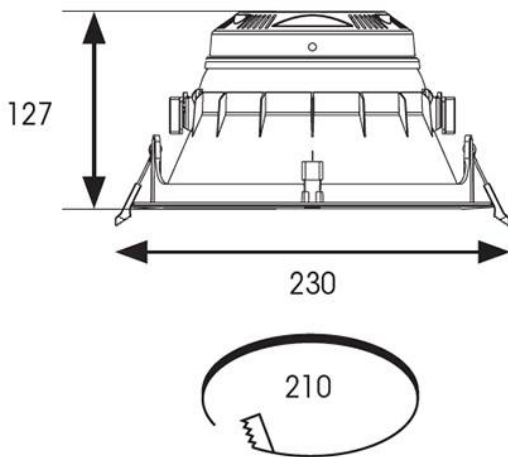

Comfort EVO

Comfort EVO 2 Dual Output CCT Downlight White
Code: ACOM2/1

ACCESSORIES

ACOM/TR/W/1	Comfort EVO White Reflector and Trim
ACOM/TR/B/1	Comfort EVO Black Reflector and Trim
AARXDLK/1	ARX Downlight Anti-Ligature Kit
AHUEMKIT/LI	Hawk Universal Lithium Emergency Kit Maintained/Non-maintained

MANDATORY ACCESSORIES

ACOM/TR/W/1	Comfort EVO White Reflector and Trim
ACOM/TR/B/1	Comfort EVO Black Reflector and Trim