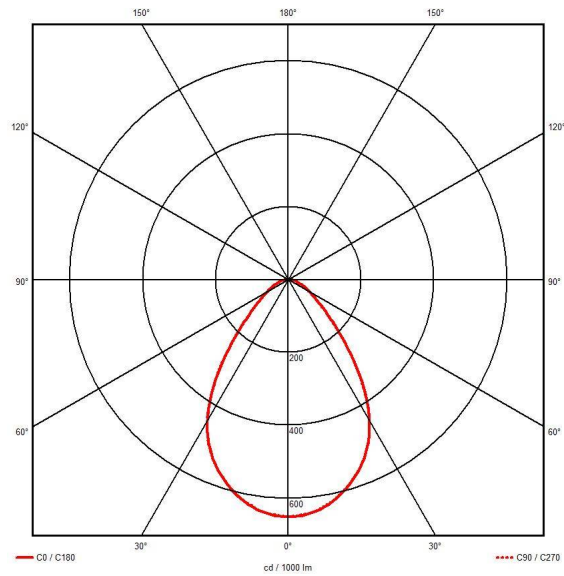

### GENERAL INFORMATION

<b>Wattage</b>	17W - 21W
<b>Lumens Delivered</b>	2300lm - 2800lm (4000K)
<b>Lm/W</b>	130lm/W (4000K)
<b>Beam Angle</b>	80
<b>CRI</b>	80
<b>CCT</b>	3000/4000K
<b>Input</b>	220-240V
<b>Operating Temp</b>	-20°C - 25°C
<b>SDCM</b>	3
<b>UGR</b>	23
<b>Cut-Out Size</b>	210mm
<b>Energy efficiency class</b>	F
<b>Product Weight without Packaging</b>	0.38 kg

### TECHNICAL INFORMATION

<b>Light Source</b>	LED
<b>Colour / Finish</b>	White
<b>IP Rating</b>	IP44
<b>Class Protection</b>	2
<b>Internal / External</b>	Internal
<b>Surface / Recessed / Suspended</b>	Recessed
<b>Lumen Depreciation</b>	L80 60,000h
<b>Warranty (Years)</b>	5
<b>CE Mark</b>	Yes
<b>Height</b>	62 mm