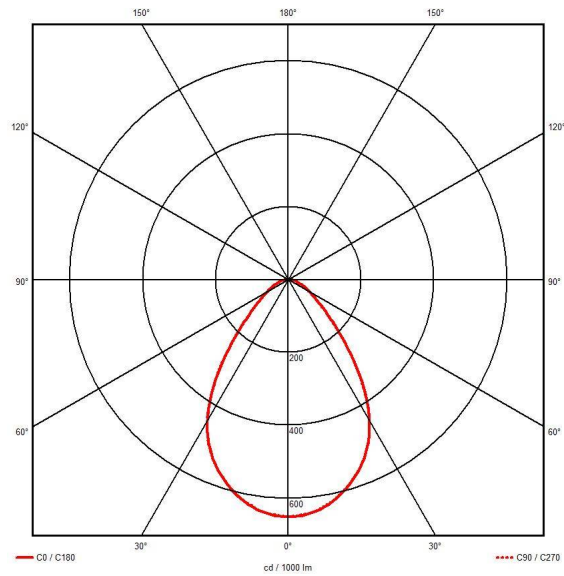

Comfort EVO

Comfort EVO 2 Dual Output CCT Downlight White
Code: ACOM2/1

ACCESSORIES

ACOM/TR/W/1	Comfort EVO White Reflector and Trim
ACOM/TR/B/1	Comfort EVO Black Reflector and Trim
AARXDLK/1	ARX Downlight Anti-Ligature Kit
AHUEMKIT/LI	Hawk Universal Lithium Emergency Kit Maintained/Non-maintained

MANDATORY ACCESSORIES

ACOM/TR/W/1	Comfort EVO White Reflector and Trim
ACOM/TR/B/1	Comfort EVO Black Reflector and Trim