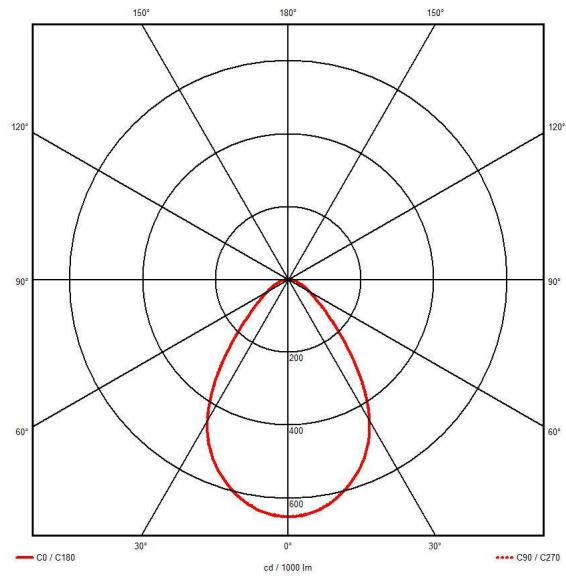

Comfort EVO

Comfort EVO 1 Dual Output CCT Downlight White
Code: ACOM1/1

ACCESSORIES

ACOM/TR/W/1	Comfort EVO White Reflector and Trim
ACOM/TR/B/1	Comfort EVO Black Reflector and Trim
AARXDLK/1	ARX Downlight Anti-Ligature Kit
AHUEMKIT/LI	Hawk Universal Lithium Emergency Kit Maintained/Non-maintained

MANDATORY ACCESSORIES

ACOM/TR/W/1	Comfort EVO White Reflector and Trim
ACOM/TR/B/1	Comfort EVO Black Reflector and Trim