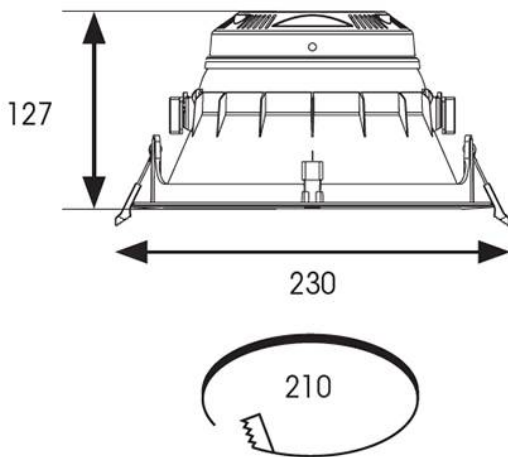

Comfort EVO

Comfort EVO 1 Dual Output CCT Downlight White
Code: ACOM1/1

ACCESSORIES

ACOM/TR/W/1	Comfort EVO White Reflector and Trim
ACOM/TR/B/1	Comfort EVO Black Reflector and Trim
AARXDLK/1	ARX Downlight Anti-Ligature Kit
AHUEMKIT/LI	Hawk Universal Lithium Emergency Kit Maintained/Non-maintained

MANDATORY ACCESSORIES

ACOM/TR/W/1	Comfort EVO White Reflector and Trim
ACOM/TR/B/1	Comfort EVO Black Reflector and Trim