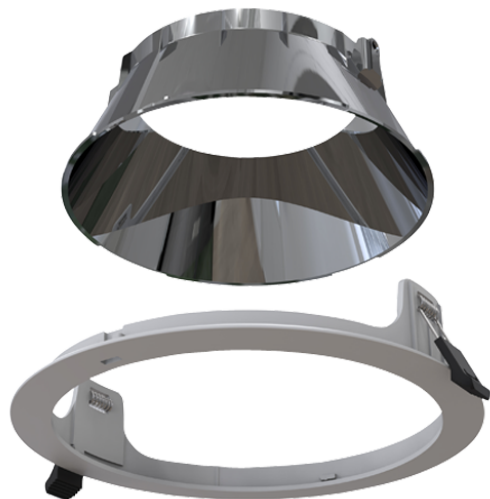

Application	Ancillary, Commercial, Education, Healthcare, Hospitality, Retail
Specification	Performance

Comfort

Comfort EVO Polished Chrome Reflector and White Trim

Code: ACOM/TR/P/1

TECHNICAL INFORMATION

Colour / Finish	Polished Chrome
Warranty (Years)	5

Application	Ancillary, Commercial, Education, Healthcare, Hospitality, Retail
Specification	Performance

Comfort

Comfort EVO Polished Chrome Reflector and White Trim