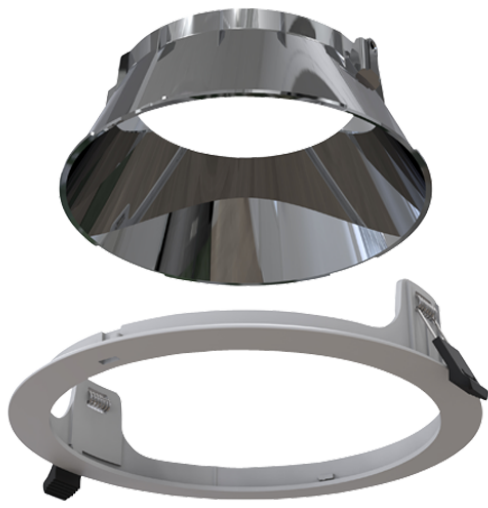

Application	Ancillary, Commercial, Education, Healthcare, Hospitality, Retail
Specification	Performance

Comfort

Comfort EVO Polished Chrome Reflector and White Trim

Code: ACOM/TR/P/1

PRODUCT FEATURES

TECHNICAL INFORMATION

Colour / Finish	Polished Chrome
Warranty (Years)	5

Application	Ancillary, Commercial, Education, Healthcare, Hospitality, Retail
Specification	Performance

Comfort

Comfort EVO Polished Chrome Reflector and White Trim
Code: ACOM/TR/P/1