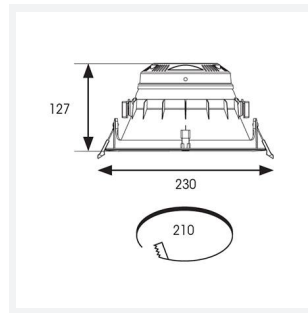

PRODUCT FEATURES

- Economic high performance CCT selectable IP44 downlight suitable for commercial and healthcare applications
- Deep cut-off angle for glare control and comfort
- Full dimming control and circadian rhythm option via Casambi App
- Anti-Ligature kit available for installation in secure environments such as healthcare and educational facilities
- Intelligent and eco-friendly 3 part design allows end user the choice of either black or white reflector and trim accessories to add to the downlight (ACOM*/1), offering great customisation and product upgradability
- One product provides complete control of colour temperature selection, ranging between 2700K and 6500K. Colour selection achieved via the Casambi App
- Downlight design allows installation into existing hole cut-outs of 210mm
- Polycarbonate housing with unique thermal management for durability and optimum lifespan

GENERAL INFORMATION

Wattage	35W
Lumens Delivered	3500lm - 3700lm (2700K - 6500K)
Lm/W	100lm/W - 104lm/W (2700K - 6500K)
Beam Angle	80
CRI	80
CCT	2700-6500K
Input	220/240V
Operating Temp	-15°C - 40°C
SDCM	3
UGR	24
Cut-Out Size	210mm
Product Weight without Packaging	0.37 kg

TECHNICAL INFORMATION

Light Source	LED
Colour / Finish	White
IP Rating	IP44
Class Protection	2
Internal / External	Internal
Surface / Recessed / Suspended	Recessed
Lumen Depreciation	L80 60,000h
Warranty (Years)	5
CE Mark	Yes
Height	62 mm