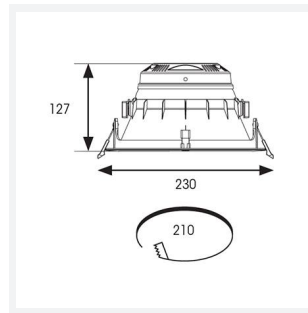

PRODUCT FEATURES

- Economic high performance CCT selectable IP44 downlight suitable for commercial and healthcare applications
- Deep cut-off angle for glare control and comfort
- Full dimming control and circadian rhythm option via Casambi App
- Anti-Ligature kit available for installation in secure environments such as healthcare and educational facilities
- Intelligent and eco-friendly 3 part design allows end user the choice of either black or white reflector and trim accessories to add to the downlight (ACOM*/1), offering great customisation and product upgradability
- One product provides complete control of colour temperature selection, ranging between 2700K and 6500K. Colour selection achieved via the Casambi App
- Downlight design allows installation into existing hole cut-outs of 210mm
- Polycarbonate housing with unique thermal management for durability and optimum lifespan

GENERAL INFORMATION

Wattage	35W
Lumens Delivered	3500lm - 3700lm (2700K - 6500K)
Lm/W	100lm/W - 104lm/W (2700K - 6500K)
Beam Angle	80
CRI	80
CCT	2700-6500K
Input	220-240V
Operating Temp	-15°C - 40°C
SDCM	3
UGR	24
Cut-Out Size	210mm
Product Weight without Packaging	0.37 kg

TECHNICAL INFORMATION

Light Source	LED
Colour / Finish	White
IP Rating	IP44
Class Protection	2
Internal / External	Internal
Surface / Recessed / Suspended	Recessed
Lumen Depreciation	L80 60,000h
Warranty (Years)	5
CE Mark	Yes
Height	62 mm