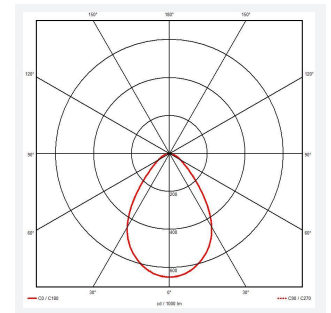

PRODUCT FEATURES

- Economic high performance CCT selectable IP44 downlight suitable for commercial and healthcare applications
- Deep cut-off angle for glare control and comfort
- Full dimming control and circadian rhythm option via Casambi App
- Anti-Ligature kit available for installation in secure environments such as healthcare and educational facilities
- Intelligent and eco-friendly 3 part design allows end user the choice of either black or white reflector and trim accessories to add to the downlight (ACOM*/1), offering great customisation and product upgradability
- One product provides complete control of colour temperature selection, ranging between 2700K and 6500K. Colour selection achieved via the Casambi App
- Downlight design allows installation into existing hole cut-outs of 210mm
- Polycarbonate housing with unique thermal management for durability and optimum lifespan

GENERAL INFORMATION

Wattage	35W
Lumens Delivered	3500lm - 3700lm (2700K - 6500K)
Lm/W	100lm/W - 104lm/W (2700K - 6500K)
Beam Angle	80
CRI	80
CCT	2700-6500K
Input	220/240V
Operating Temp	-15°C - 40°C
SDCM	3
UGR	24
Cut-Out Size	210mm
Product Weight without Packaging	0.37 kg

TECHNICAL INFORMATION

Light Source	LED
Colour / Finish	White
IP Rating	IP44
Class Protection	2
Internal / External	Internal
Surface / Recessed / Suspended	Recessed
Lumen Depreciation	L80 60,000h
Warranty (Years)	5
CE Mark	Yes
Height	62 mm