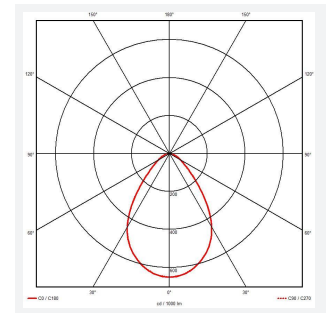

PRODUCT FEATURES

- Economic high performance CCT selectable IP44 downlight suitable for commercial and healthcare applications
- Deep cut-off angle for glare control and comfort
- Full dimming control and circadian rhythm option via Casambi App
- Anti-Ligature kit available for installation in secure environments such as healthcare and educational facilities
- Intelligent and eco-friendly 3 part design allows end user the choice of either black or white reflector and trim accessories to add to the downlight (ACOM*/1), offering great customisation and product upgradability
- One product provides complete control of colour temperature selection, ranging between 2700K and 6500K. Colour selection achieved via the Casambi App
- Downlight design allows installation into existing hole cut-outs of 210mm
- Polycarbonate housing with unique thermal management for durability and optimum lifespan

GENERAL INFORMATION

Wattage	35W
Lumens Delivered	3500lm - 3700lm (2700K - 6500K)
Lm/W	100lm/W - 104lm/W (2700K - 6500K)
Beam Angle	80
CRI	80
CCT	2700-6500K
Input	220-240V
Operating Temp	-15°C - 40°C
SDCM	3
UGR	24
Cut-Out Size	210mm
Product Weight without Packaging	0.37 kg

TECHNICAL INFORMATION

Light Source	LED
Colour / Finish	White
IP Rating	IP44
Class Protection	2
Internal / External	Internal
Surface / Recessed / Suspended	Recessed
Lumen Depreciation	L80 60,000h
Warranty (Years)	5
CE Mark	Yes
Height	62 mm