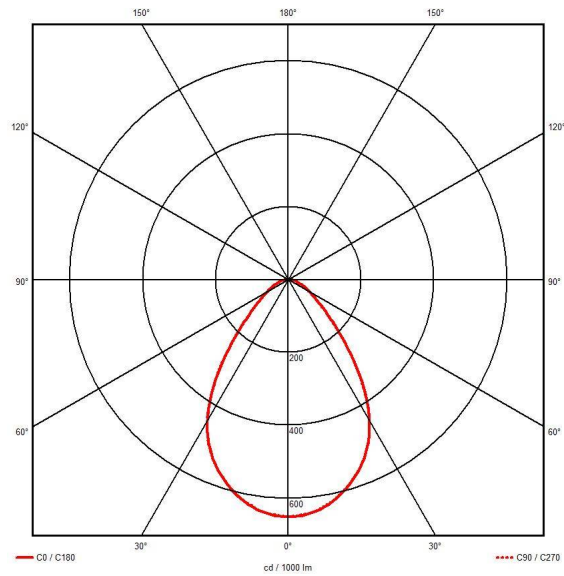

Comfort EVO

Comfort EVO Tunable White OCTO Smart Control Downlight White
Code: ACOM/1/TW/OCTO

ACCESSORIES

ACOM/TR/W/1	Comfort EVO White Reflector and Trim
ACOM/TR/B/1	Comfort EVO Black Reflector and Trim
AARXDLK/1	ARX Downlight Anti-Ligature Kit

MANDATORY ACCESSORIES

ACOM/TR/W/1	Comfort EVO White Reflector and Trim
ACOM/TR/B/1	Comfort EVO Black Reflector and Trim