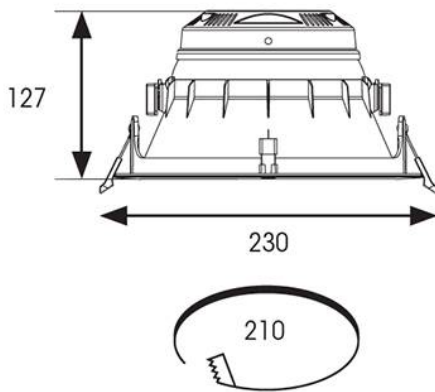

Comfort EVO

Comfort EVO Tunable White OCTO Smart Control Downlight White
Code: ACOM/1/TW/OCTO

ACCESSORIES

ACOM/TR/W/1	Comfort EVO White Reflector and Trim
ACOM/TR/B/1	Comfort EVO Black Reflector and Trim
AARXDLK/1	ARX Downlight Anti-Ligature Kit

MANDATORY ACCESSORIES

ACOM/TR/W/1	Comfort EVO White Reflector and Trim
ACOM/TR/B/1	Comfort EVO Black Reflector and Trim