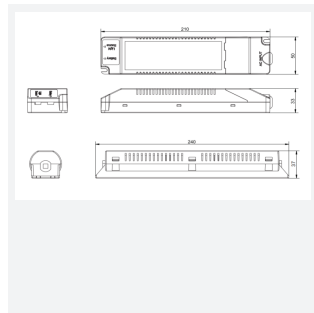

LED Emergency Lighting Pack

Code: ACFLP/3

Category	Emergency
Application	Ancillary, Commercial, Education, Healthcare, Hospitality, Industrial, Retail
Specification	Performance

- Emergency lighting pack for use with LED lamps as follows:- GU10 LED Lamps- Minimum: 3W Maximum: 8W
- 3 hour Emergency output
- 55mm cut-out aperture

GENERAL INFORMATION	
Input	220-240V
Operating Temp	0°C - 40°C
Product Weight without Packaging	1.756

TECHNICAL INFORMATION	
Colour / Finish	White
IP Rating	IP20
Class Protection	1
Internal / External	Internal
Surface / Recessed / Suspended	Recessed
Warranty (Years)	3
CE Mark	Yes
Height	33 mm