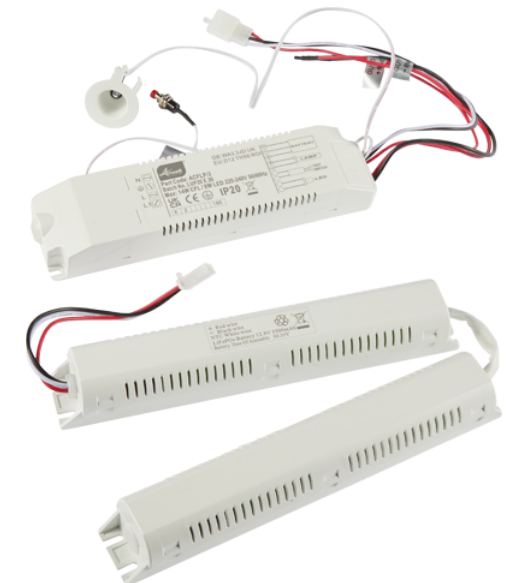

Emergency Lighting Pack

Part of the Emergency product category

Model	LED Emergency Lighting Pack Maintained / Non-Maintained
Code	ACFLP/3
Application	Ancillary, Commercial, Education, Healthcare, Hospitality, Industrial, Retail

GENERAL INFORMATION

Input	220-240V
Operating Temp	0°C - 40°C

MATERIAL INFORMATION

Product Weight without	0.945 kg
Packaging	
Colour / Finish	White
Height	33 mm

TECHNICAL INFORMATION

Class Protection	1
Internal / External	Internal
Surface / Recessed / Suspended	Recessed

PRODUCT FEATURES

- Emergency lighting pack for use with LED lamps as follows:- GU10 LED Lamps- Minimum: 3W Maximum: 8W
- 55mm cut-out aperture
- 3 hour Emergency output

Emergency Lighting Pack

Part of the Emergency product category