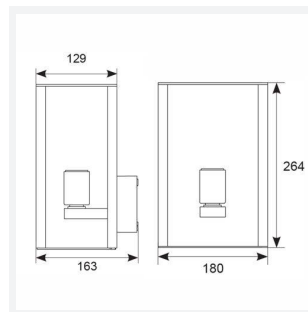

- Ulmodern E27 exterior wall light suitable for residential and hospitality applications (supplied less lamp)
- Textured powder coated anthracite finish
- Option to add Bluetooth and WiFi enabled smart A60 filament lamp(s)
- Die-cast frame with tempered glass enclosure
- Ideal for use with LED Filament lamps

GENERAL INFORMATION

Input	220-240V
Product Weight without Packaging	2.083 kg

TECHNICAL INFORMATION

Light Source	E27
Colour / Finish	Graphite
IP Rating	IP44
Class Protection	1
Internal / External	External
Surface / Recessed / Suspended	Wall
Warranty (Years)	2
CE Mark	Yes
Height	264 mm