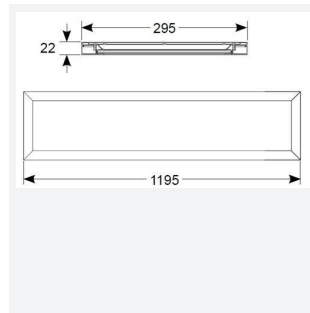

Brooklyn

Brooklyn Bi-Directional Cool White
Code: ABROLED

Category	Commercial Linear
Application	Commercial, Retail
Specification	Performance

- High performance bi-directional suspendable LED linear suitable for retail and office applications
- White anodised aluminium frame
- 1-10V dimmable as standard
- Integral LED driver provides a unique aesthetically pleasing design
- Supplied c/w 1.2m suspension kit as standard

GENERAL INFORMATION	
Wattage	35W
Lumens Delivered	4100lm
Lm/W	117lm/W
Beam Angle	120
CRI	80
CCT	4000K
Input	220-240V
Operating Temp	-20°C - 40°C
SDCM	6
UGR	22
Product Weight without Packaging	2.954 kg

TECHNICAL INFORMATION	
Light Source	LED
Colour / Finish	White
IP Rating	IP20
Class Protection	1
Internal / External	Internal
Surface / Recessed / Suspended	Suspended
Lumen Depreciation	L70 50,000h
Warranty (Years)	3
CE Mark	Yes
Height	22 mm