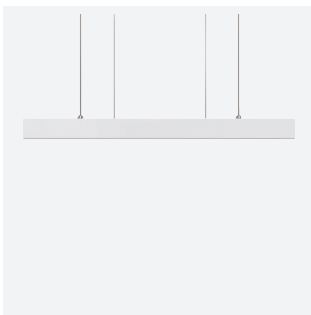

Brooklyn

Brooklyn Bi-Directional Cool White
Code: ABROLED

Category	Commercial Linear
Application	Commercial, Retail
Specification	Performance

PRODUCT FEATURES

- High performance bi-directional suspendable LED linear suitable for retail and office applications
- White anodised aluminium frame
- 1-10V dimmable as standard
- Integral LED driver provides a unique aesthetically pleasing design
- Supplied c/w 1.2m suspension kit as standard

GENERAL INFORMATION	
Wattage	35W
Lumens Delivered	4100lm
Lm/W	117lm/W
Beam Angle	120
CRI	80
CCT	4000K
Input	220/240V
Operating Temp	-20°C - 40°C
SDCM	6
UGR	22
Product Weight without Packaging	2.954 kg

TECHNICAL INFORMATION	
Light Source	LED
Colour / Finish	White
IP Rating	IP20
Class Protection	1
Internal / External	Internal
Surface / Recessed / Suspended	Suspended
Lumen Depreciation	L70 50,000h
Warranty (Years)	3
CE Mark	Yes
Height	22 mm