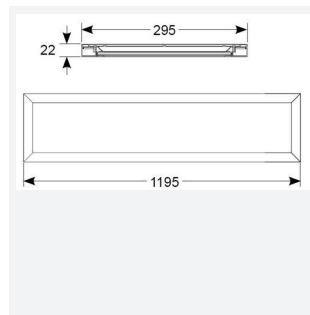

Brooklyn

Brooklyn Bi-Directional Cool White
Code: ABROLED

Category	Commercial Linear
Application	Commercial, Retail
Specification	Performance

PRODUCT FEATURES

- High performance bi-directional suspendable LED linear suitable for retail and office applications
- White anodised aluminium frame
- 1-10V dimmable as standard
- Integral LED driver provides a unique aesthetically pleasing design
- Supplied c/w 1.2m suspension kit as standard

GENERAL INFORMATION	
Wattage	35W
Lumens Delivered	4100lm
Lm/W	117lm/W
Beam Angle	120
CRI	80
CCT	4000K
Input	220/240V
Operating Temp	-20°C - 40°C
SDCM	6
UGR	22
Product Weight without Packaging	2.954 kg

TECHNICAL INFORMATION	
Light Source	LED
Colour / Finish	White
IP Rating	IP20
Class Protection	1
Internal / External	Internal
Surface / Recessed / Suspended	Suspended
Lumen Depreciation	L70 50,000h
Warranty (Years)	3
CE Mark	Yes
Height	22 mm