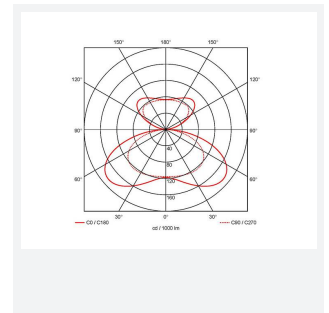

Brooklyn

Brooklyn Bi-Directional Cool White
Code: ABROLED

Category	Commercial Linear
Application	Commercial, Retail
Specification	Performance

- High performance bi-directional suspendable LED linear suitable for retail and office applications
- White anodised aluminium frame
- 1-10V dimmable as standard
- Integral LED driver provides a unique aesthetically pleasing design
- Supplied c/w 1.2m suspension kit as standard

GENERAL INFORMATION	
Wattage	35W
Lumens Delivered	4100lm
Lm/W	117lm/W
Beam Angle	120
CRI	80
CCT	4000K
Input	220-240V
Operating Temp	-20°C - 40°C
SDCM	6
UGR	22
Product Weight without Packaging	2.954 kg

TECHNICAL INFORMATION	
Light Source	LED
Colour / Finish	White
IP Rating	IP20
Class Protection	1
Internal / External	Internal
Surface / Recessed / Suspended	Suspended
Lumen Depreciation	L70 50,000h
Warranty (Years)	3
CE Mark	Yes
Height	22 mm