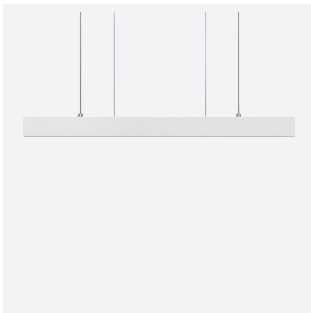

Brooklyn

Brooklyn Bi-Directional Cool White
Code: ABROLED

Category	Commercial Linear
Application	Commercial, Retail
Specification	Performance

- High performance bi-directional suspendable LED linear suitable for retail and office applications
- White anodised aluminium frame
- 1-10V dimmable as standard
- Integral LED driver provides a unique aesthetically pleasing design
- Supplied c/w 1.2m suspension kit as standard

GENERAL INFORMATION	
Wattage	35W
Lumens Delivered	4100lm
Lm/W	117lm/W
Beam Angle	120
CRI	80
CCT	4000K
Input	220-240V
Operating Temp	-20°C - 40°C
SDCM	6
UGR	22
Product Weight without Packaging	2.954 kg

TECHNICAL INFORMATION	
Light Source	LED
Colour / Finish	White
IP Rating	IP20
Class Protection	1
Internal / External	Internal
Surface / Recessed / Suspended	Suspended
Lumen Depreciation	L70 50,000h
Warranty (Years)	3
CE Mark	Yes
Height	22 mm