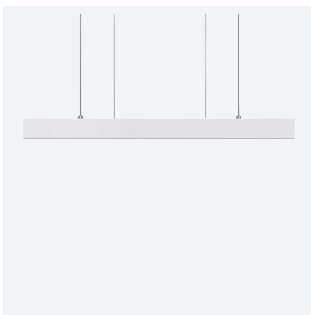

Brooklyn

Brooklyn Bi-Directional OCTO Smart Control Cool
Code: ABROLED/OCTO

Category	Commercial Linear
Application	Commercial, Retail
Specification	Performance

PRODUCT FEATURES

- High performance bi-directional suspendable LED linear suitable for retail and office applications
- White anodised aluminium frame
- 1-10V dimmable as standard
- Integral LED driver provides a unique aesthetically pleasing design
- Supplied c/w 1.2m suspension kit as standard

GENERAL INFORMATION	
Wattage	35W
Lumens Delivered	4100lm
Lm/W	117lm/W
Beam Angle	120
CRI	80
CCT	4000K
Input	220/240V
Operating Temp	-20°C - 40°C
SDCM	6
UGR	22
Product Weight without Packaging	0.01 kg

TECHNICAL INFORMATION	
Light Source	LED
Colour / Finish	White
IP Rating	IP20
Class Protection	1
Internal / External	Internal
Surface / Recessed / Suspended	Suspended
Lumen Depreciation	L70 50,000h
Warranty (Years)	3
CE Mark	Yes
Height	22 mm