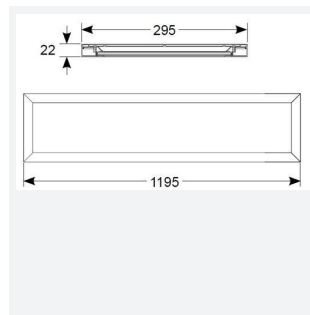

Brooklyn

Brooklyn Bi-Directional OCTO Smart Control Cool
Code: ABROLED/OCTO

Category	Commercial Linear
Application	Commercial, Retail
Specification	Performance

PRODUCT FEATURES

- High performance bi-directional suspendable LED linear suitable for retail and office applications
- White anodised aluminium frame
- 1-10V dimmable as standard
- Integral LED driver provides a unique aesthetically pleasing design
- Supplied c/w 1.2m suspension kit as standard

GENERAL INFORMATION	
Wattage	35W
Lumens Delivered	4100lm
Lm/W	117lm/W
Beam Angle	120
CRI	80
CCT	4000K
Input	220/240V
Operating Temp	-20°C - 40°C
SDCM	6
UGR	22
Product Weight without Packaging	0.01 kg

TECHNICAL INFORMATION	
Light Source	LED
Colour / Finish	White
IP Rating	IP20
Class Protection	1
Internal / External	Internal
Surface / Recessed / Suspended	Suspended
Lumen Depreciation	L70 50,000h
Warranty (Years)	3
CE Mark	Yes
Height	22 mm