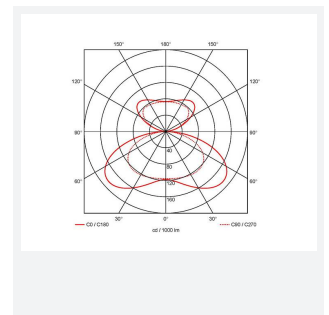

Brooklyn

Brooklyn Bi-Directional OCTO Smart Control Cool
Code: ABROLED/OCTO

Category	Commercial Linear
Application	Commercial, Retail
Specification	Performance

PRODUCT FEATURES

- High performance bi-directional suspendable LED linear suitable for retail and office applications
- White anodised aluminium frame
- 1-10V dimmable as standard
- Integral LED driver provides a unique aesthetically pleasing design
- Supplied c/w 1.2m suspension kit as standard

GENERAL INFORMATION	
Wattage	35W
Lumens Delivered	4100lm
Lm/W	117lm/W
Beam Angle	120
CRI	80
CCT	4000K
Input	220/240V
Operating Temp	-20°C - 40°C
SDCM	6
UGR	22
Product Weight without Packaging	0.01 kg

TECHNICAL INFORMATION	
Light Source	LED
Colour / Finish	White
IP Rating	IP20
Class Protection	1
Internal / External	Internal
Surface / Recessed / Suspended	Suspended
Lumen Depreciation	L70 50,000h
Warranty (Years)	3
CE Mark	Yes
Height	22 mm