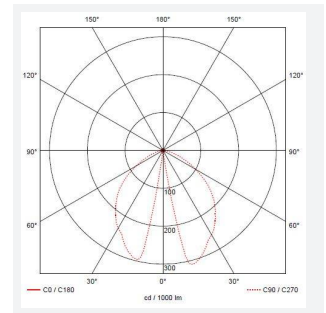

- Modern bi-directional bollard providing vivid angled light distribution suitable for residential and hospitality applications
- Supplied c/w root mounting kit
- Non-dimmable
- Die-cast aluminium body with a graphite powder coated paint finish for enhanced durability
- Available in 3000K and 4000K options

GENERAL INFORMATION	
Wattage	8W
Lumens Delivered	450lm
Lm/W	57lm/W
Beam Angle	50
CRI	80
CCT	3000K
Input	220-240V
Operating Temp	-20°C - 50°C
SDCM	3
Product Weight without Packaging	2.235 kg

TECHNICAL INFORMATION	
Light Source	LED
Colour / Finish	Graphite
IP Rating	IP65
Class Protection	1
Internal / External	External
Surface / Recessed / Suspended	Floor
Lumen Depreciation	L80 66,000h
Warranty (Years)	5
CE Mark	Yes
Height	656 mm