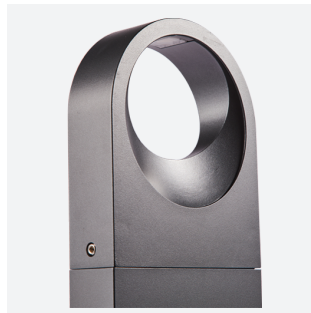

# Brock Bollard

Brock Bollard Warm White  
Code: ABRLEDB/650/WW

Category	Bollards
Application	Hospitality, Outdoor, Residential, Retail
Specification	Architectural

## PRODUCT FEATURES

- Modern bi-directional bollard providing vivid angled light distribution suitable for residential and hospitality applications
- Supplied c/w root mounting kit
- Non-dimmable
- Die-cast aluminium body with a graphite powder coated paint finish for enhanced durability
- Available in 3000K and 4000K options

GENERAL INFORMATION	
Wattage	8W
Lumens Delivered	450lm
Lm/W	57lm/W
Beam Angle	50
CRI	80
CCT	3000K
Input	220-240V
Operating Temp	-20°C - 50°C
SDCM	3
Product Weight without Packaging	2.235 kg

TECHNICAL INFORMATION	
Light Source	LED
Colour / Finish	Graphite
IP Rating	IP65
Class Protection	1
Internal / External	External
Surface / Recessed / Suspended	Floor
Lumen Depreciation	L80 66,000h
Warranty (Years)	5
CE Mark	Yes
Height	656 mm