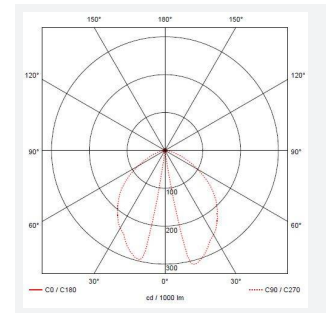

PRODUCT FEATURES

- Modern bi-directional bollard providing vivid angled light distribution suitable for residential and hospitality applications
- Supplied c/w root mounting kit
- Non-dimmable
- Die-cast aluminium body with a graphite powder coated paint finish for enhanced durability
- Available in 3000K and 4000K options

GENERAL INFORMATION	
Wattage	8W
Lumens Delivered	450lm
Lm/W	57lm/W
Beam Angle	50
CRI	80
CCT	3000K
Input	220-240V
Operating Temp	-20°C - 50°C
SDCM	3
Product Weight without Packaging	2.235 kg

TECHNICAL INFORMATION	
Light Source	LED
Colour / Finish	Graphite
IP Rating	IP65
Class Protection	1
Internal / External	External
Surface / Recessed / Suspended	Floor
Lumen Depreciation	L80 66,000h
Warranty (Years)	5
CE Mark	Yes
Height	656 mm