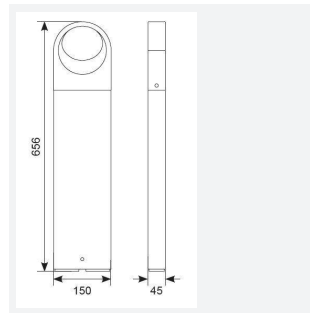

Brock Bollard

Brock Bollard Warm White
Code: ABRLEDB/650/WW

Category	Bollards
Application	Hospitality, Outdoor, Residential, Retail
Specification	Architectural

- Modern bi-directional bollard providing vivid angled light distribution suitable for residential and hospitality applications
- Supplied c/w root mounting kit
- Non-dimmable
- Die-cast aluminium body with a graphite powder coated paint finish for enhanced durability
- Available in 3000K and 4000K options

GENERAL INFORMATION	
Wattage	8W
Lumens Delivered	450lm
Lm/W	57lm/W
Beam Angle	50
CRI	80
CCT	3000K
Input	220-240V
Operating Temp	-20°C - 50°C
SDCM	3
Product Weight without Packaging	2.235 kg

TECHNICAL INFORMATION	
Light Source	LED
Colour / Finish	Graphite
IP Rating	IP65
Class Protection	1
Internal / External	External
Surface / Recessed / Suspended	Floor
Lumen Depreciation	L80 66,000h
Warranty (Years)	5
CE Mark	Yes
Height	656 mm