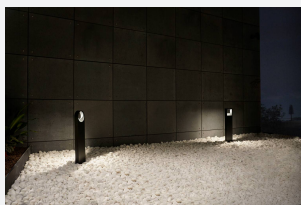

# Brock Bollard

Brock Bollard Warm White  
Code: ABRLEDB/650/WW

Category	Bollards
Application	Hospitality, Outdoor, Residential, Retail
Specification	Architectural

## PRODUCT FEATURES

- Modern bi-directional bollard providing vivid angled light distribution suitable for residential and hospitality applications
- Supplied c/w root mounting kit
- Non-dimmable
- Die-cast aluminium body with a graphite powder coated paint finish for enhanced durability
- Available in 3000K and 4000K options