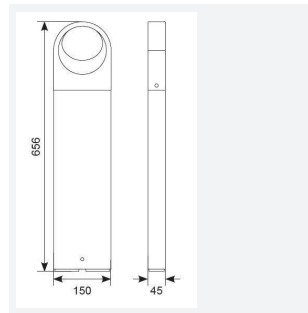

PRODUCT FEATURES

- Modern bi-directional bollard providing vivid angled light distribution suitable for residential and hospitality applications
- Supplied c/w root mounting kit
- Non-dimmable
- Die-cast aluminium body with a graphite powder coated paint finish for enhanced durability
- Available in 3000K and 4000K options

GENERAL INFORMATION	
Wattage	8W
Lumens Delivered	450lm
Lm/W	57lm/W
Beam Angle	50
CRI	80
CCT	3000K
Input	220/240V
Operating Temp	-20°C - 50°C
SDCM	3
Product Weight without Packaging	2.235 kg

TECHNICAL INFORMATION	
Light Source	LED
Colour / Finish	Graphite
IP Rating	IP65
Class Protection	1
Internal / External	External
Surface / Recessed / Suspended	Floor
Lumen Depreciation	L80 66,000h
Warranty (Years)	5
CE Mark	Yes
Height	656 mm