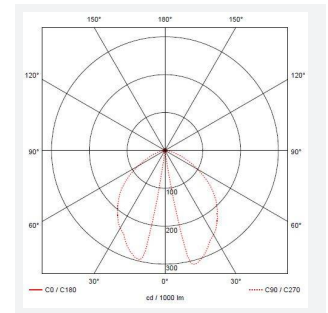

PRODUCT FEATURES

- Modern bi-directional bollard providing vivid angled light distribution suitable for residential and hospitality applications
- Supplied c/w root mounting kit
- Non-dimmable
- Die-cast aluminium body with a graphite powder coated paint finish for enhanced durability
- Available in 3000K and 4000K options

GENERAL INFORMATION	
Wattage	8W
Lumens Delivered	450lm
Lm/W	57lm/W
Beam Angle	50
CRI	80
CCT	3000K
Input	220/240V
Operating Temp	-20°C - 50°C
SDCM	3
Product Weight without Packaging	2.235 kg

TECHNICAL INFORMATION	
Light Source	LED
Colour / Finish	Graphite
IP Rating	IP65
Class Protection	1
Internal / External	External
Surface / Recessed / Suspended	Floor
Lumen Depreciation	L80 66,000h
Warranty (Years)	5
CE Mark	Yes
Height	656 mm