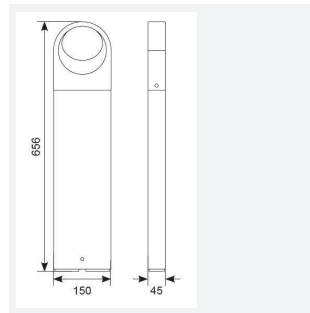

PRODUCT FEATURES

- Modern bi-directional bollard providing vivid angled light distribution suitable for residential and hospitality applications
- Supplied c/w root mounting kit
- Non-dimmable
- Die-cast aluminium body with a graphite powder coated paint finish for enhanced durability
- Available in 3000K and 4000K options

GENERAL INFORMATION	
Wattage	8W
Lumens Delivered	450lm
Lm/W	57lm/W
Beam Angle	50
CRI	80
CCT	3000K
Input	220-240V
Operating Temp	-20°C - 50°C
SDCM	3
Product Weight without Packaging	2.235 kg

TECHNICAL INFORMATION	
Light Source	LED
Colour / Finish	Graphite
IP Rating	IP65
Class Protection	1
Internal / External	External
Surface / Recessed / Suspended	Floor
Lumen Depreciation	L80 66,000h
Warranty (Years)	5
CE Mark	Yes
Height	656 mm