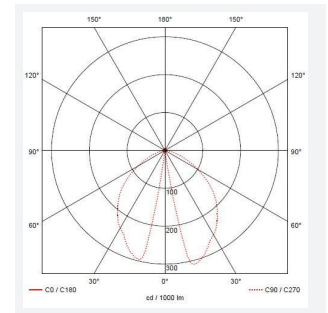

PRODUCT FEATURES

- Modern bi-directional bollard providing vivid angled light distribution suitable for residential and hospitality applications
- Supplied c/w root mounting kit
- Non-dimmable
- Die-cast aluminium body with a graphite powder coated paint finish for enhanced durability
- Available in 3000K and 4000K options

GENERAL INFORMATION	
Wattage	8W
Lumens Delivered	450lm
Lm/W	57lm/W
Beam Angle	50
CRI	80
CCT	4000K
Input	220/240V
Operating Temp	-20°C - 50°C
SDCM	3
Product Weight without Packaging	2.235 kg

TECHNICAL INFORMATION	
Light Source	LED
Colour / Finish	Graphite
IP Rating	IP65
Class Protection	1
Internal / External	External
Surface / Recessed / Suspended	Floor
Lumen Depreciation	L80 66,000h
Warranty (Years)	5
CE Mark	Yes
Height	656 mm