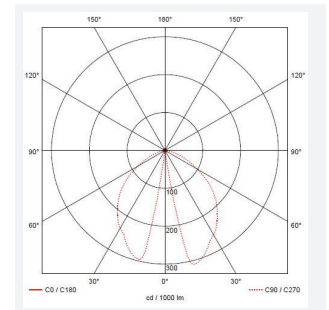

- Modern bi-directional bollard providing vivid angled light distribution suitable for residential and hospitality applications
- Supplied c/w root mounting kit
- Non-dimmable
- Die-cast aluminium body with a graphite powder coated paint finish for enhanced durability
- Available in 3000K and 4000K options

GENERAL INFORMATION	
Wattage	8W
Lumens Delivered	450lm
Lm/W	57lm/W
Beam Angle	50
CRI	80
CCT	4000K
Input	220-240V
Operating Temp	-20°C - 50°C
SDCM	3
Product Weight without Packaging	2.235 kg

TECHNICAL INFORMATION	
Light Source	LED
Colour / Finish	Graphite
IP Rating	IP65
Class Protection	1
Internal / External	External
Surface / Recessed / Suspended	Floor
Lumen Depreciation	L80 66,000h
Warranty (Years)	5
CE Mark	Yes
Height	656 mm