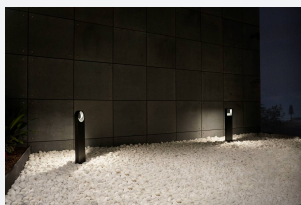

Brock Bollard

Brock Bollard Cool White
Code: ABRLEDB/650/CW

Category	Bollards
Application	Hospitality, Outdoor, Residential, Retail
Specification	Architectural

PRODUCT FEATURES

- Modern bi-directional bollard providing vivid angled light distribution suitable for residential and hospitality applications
- Supplied c/w root mounting kit
- Non-dimmable
- Die-cast aluminium body with a graphite powder coated paint finish for enhanced durability
- Available in 3000K and 4000K options

GENERAL INFORMATION	
Wattage	8W
Lumens Delivered	450lm
Lm/W	57lm/W
Beam Angle	50
CRI	80
CCT	4000K
Input	220/240V
Operating Temp	-20°C - 50°C
SDCM	3
Product Weight without Packaging	2.235 kg

TECHNICAL INFORMATION	
Light Source	LED
Colour / Finish	Graphite
IP Rating	IP65
Class Protection	1
Internal / External	External
Surface / Recessed / Suspended	Floor
Lumen Depreciation	L80 66,000h
Warranty (Years)	5
CE Mark	Yes
Height	656 mm