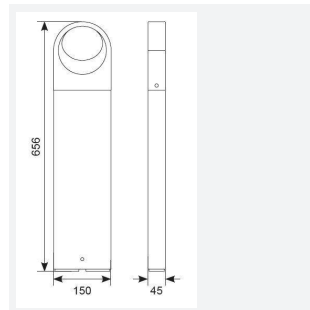

# Brock Bollard

Brock Bollard Cool White  
Code: ABRLEDB/650/CW

Category	Bollards
Application	Hospitality, Outdoor, Residential, Retail
Specification	Architectural

- Modern bi-directional bollard providing vivid angled light distribution suitable for residential and hospitality applications
- Supplied c/w root mounting kit
- Non-dimmable
- Die-cast aluminium body with a graphite powder coated paint finish for enhanced durability
- Available in 3000K and 4000K options

GENERAL INFORMATION	
Wattage	8W
Lumens Delivered	450lm
Lm/W	57lm/W
Beam Angle	50
CRI	80
CCT	4000K
Input	220-240V
Operating Temp	-20°C - 50°C
SDCM	3
Product Weight without Packaging	2.235 kg

TECHNICAL INFORMATION	
Light Source	LED
Colour / Finish	Graphite
IP Rating	IP65
Class Protection	1
Internal / External	External
Surface / Recessed / Suspended	Floor
Lumen Depreciation	L80 66,000h
Warranty (Years)	5
CE Mark	Yes
Height	656 mm