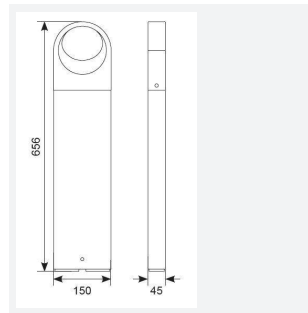

Brock Bollard

Brock Bollard Cool White
Code: ABRLEDB/650/CW

Category	Bollards
Application	Hospitality, Outdoor, Residential, Retail
Specification	Architectural

PRODUCT FEATURES

- Modern bi-directional bollard providing vivid angled light distribution suitable for residential and hospitality applications
- Supplied c/w root mounting kit
- Non-dimmable
- Die-cast aluminium body with a graphite powder coated paint finish for enhanced durability
- Available in 3000K and 4000K options

GENERAL INFORMATION	
Wattage	8W
Lumens Delivered	450lm
Lm/W	57lm/W
Beam Angle	50
CRI	80
CCT	4000K
Input	220/240V
Operating Temp	-20°C - 50°C
SDCM	3
Product Weight without Packaging	2.235 kg

TECHNICAL INFORMATION	
Light Source	LED
Colour / Finish	Graphite
IP Rating	IP65
Class Protection	1
Internal / External	External
Surface / Recessed / Suspended	Floor
Lumen Depreciation	L80 66,000h
Warranty (Years)	5
CE Mark	Yes
Height	656 mm