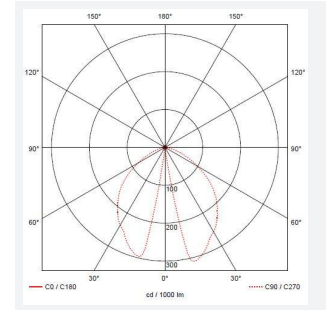

# Brock Wall Light

Brock Wall Light Warm White  
Code: ABRLED/WL/WW

Category	Wall Lights
Application	Hospitality, Outdoor, Residential, Retail
Specification	Architectural

GENERAL INFORMATION	
Wattage	8W
Lumens Delivered	450lm
Lm/W	57lm/W
Beam Angle	50
CRI	80
CCT	3000K
Input	220/240V
Operating Temp	-20°C - 50°C
SDCM	3
Product Weight without Packaging	0.835 kg

TECHNICAL INFORMATION	
Light Source	LED
Colour / Finish	Graphite
IP Rating	IP65
Class Protection	1
Internal / External	External
Surface / Recessed / Suspended	Wall
Lumen Depreciation	L80 66,000h
Warranty (Years)	5
CE Mark	Yes
Height	45 mm