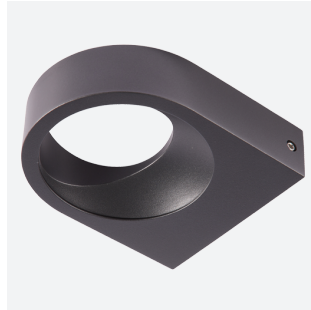

Brock Wall Light

Brock Wall Light Warm White
Code: ABRLED/WL/WW

Category	Wall Lights
Application	Hospitality, Outdoor, Residential, Retail
Specification	Architectural

PRODUCT FEATURES

- Modern bi-directional wall light providing vivid angled light distribution suitable for residential and hospitality applications
- Non-dimmable
- Die-cast aluminium body with a graphite powder coated anodized paint finish for enhanced durability

GENERAL INFORMATION	
Wattage	8W
Lumens Delivered	450lm
Lm/W	57lm/W
Beam Angle	50
CRI	80
CCT	3000K
Input	220-240V
Operating Temp	-20°C - 50°C
SDCM	3
Product Weight without Packaging	0.835 kg

TECHNICAL INFORMATION	
Light Source	LED
Colour / Finish	Graphite
IP Rating	IP65
Class Protection	1
Internal / External	External
Surface / Recessed / Suspended	Wall
Lumen Depreciation	L80 66,000h
Warranty (Years)	5
CE Mark	Yes
Height	45 mm