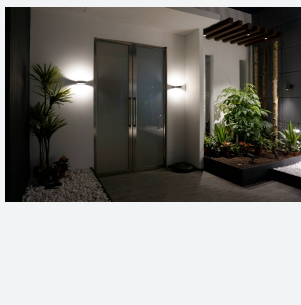

Brock Wall Light

Brock Wall Light Warm White
Code: ABRLED/WL/WW

Category	Wall Lights
Application	Hospitality, Outdoor, Residential, Retail
Specification	Architectural

- Modern bi-directional wall light providing vivid angled light distribution suitable for residential and hospitality applications
- Non-dimmable

- Die-cast aluminium body with a graphite powder coated anodized paint finish for enhanced durability

GENERAL INFORMATION	
Wattage	8W
Lumens Delivered	450lm
Lm/W	57lm/W
Beam Angle	50
CRI	80
CCT	3000K
Input	220-240V
Operating Temp	-20°C - 50°C
SDCM	3
Product Weight without Packaging	0.835 kg