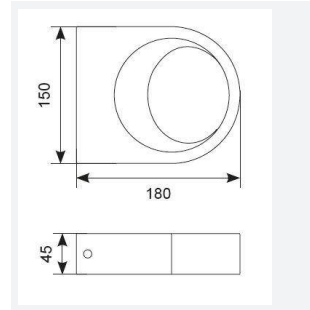

PRODUCT FEATURES

- Modern bi-directional wall light providing vivid angled light distribution suitable for residential and hospitality applications
- Non-dimmable
- Die-cast aluminium body with a graphite powder coated anodized paint finish for enhanced durability

GENERAL INFORMATION	
Wattage	8W
Lumens Delivered	450lm
Lm/W	57lm/W
Beam Angle	50
CRI	80
CCT	3000K
Input	220-240V
Operating Temp	-20°C - 50°C
SDCM	3
Product Weight without Packaging	0.835 kg

TECHNICAL INFORMATION	
Light Source	LED
Colour / Finish	Graphite
IP Rating	IP65
Class Protection	1
Internal / External	External
Surface / Recessed / Suspended	Wall
Lumen Depreciation	L80 66,000h
Warranty (Years)	5
CE Mark	Yes
Height	45 mm