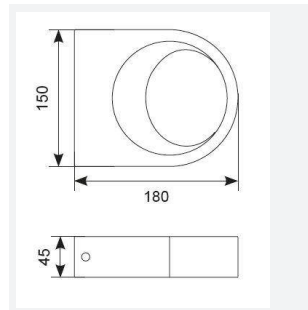

- Modern bi-directional wall light providing vivid angled light distribution suitable for residential and hospitality applications
- Non-dimmable

- Die-cast aluminium body with a graphite powder coated anodized paint finish for enhanced durability

GENERAL INFORMATION	
Wattage	8W
Lumens Delivered	450lm
Lm/W	57lm/W
Beam Angle	50
CRI	80
CCT	3000K
Input	220-240V
Operating Temp	-20°C - 50°C
SDCM	3
Product Weight without Packaging	0.835 kg

TECHNICAL INFORMATION	
Light Source	LED
Colour / Finish	Graphite
IP Rating	IP65
Class Protection	1
Internal / External	External
Surface / Recessed / Suspended	Wall
Lumen Depreciation	L80 66,000h
Warranty (Years)	5
CE Mark	Yes
Height	45 mm