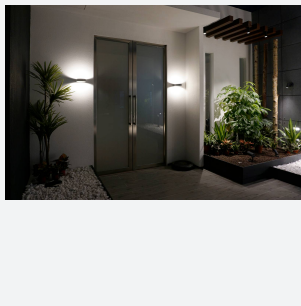

Brock Wall Light

Brock Wall Light Warm White
Code: ABRLED/WL/WW

Category	Wall Lights
Application	Hospitality, Outdoor, Residential, Retail
Specification	Architectural

PRODUCT FEATURES

- Modern bi-directional wall light providing vivid angled light distribution suitable for residential and hospitality applications
- Non-dimmable
- Die-cast aluminium body with a graphite powder coated anodized paint finish for enhanced durability

GENERAL INFORMATION	
Wattage	8W
Lumens Delivered	450lm
Lm/W	57lm/W
Beam Angle	50
CRI	80
CCT	3000K
Input	220-240V
Operating Temp	-20°C - 50°C
SDCM	3
Product Weight without Packaging	0.835 kg

TECHNICAL INFORMATION	
Light Source	LED
Colour / Finish	Graphite
IP Rating	IP65
Class Protection	1
Internal / External	External
Surface / Recessed / Suspended	Wall
Lumen Depreciation	L80 66,000h
Warranty (Years)	5
CE Mark	Yes
Height	45 mm