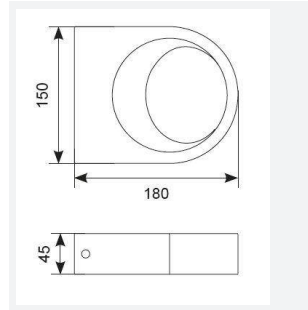

PRODUCT FEATURES

- Modern bi-directional wall light providing vivid angled light distribution suitable for residential and hospitality applications
- Non-dimmable
- Die-cast aluminium body with a graphite powder coated anodized paint finish for enhanced durability

GENERAL INFORMATION	
Wattage	8W
Lumens Delivered	450lm
Lm/W	57lm/W
Beam Angle	50
CRI	80
CCT	3000K
Input	220/240V
Operating Temp	-20°C - 50°C
SDCM	3
Product Weight without Packaging	0.835 kg

TECHNICAL INFORMATION	
Light Source	LED
Colour / Finish	Graphite
IP Rating	IP65
Class Protection	1
Internal / External	External
Surface / Recessed / Suspended	Wall
Lumen Depreciation	L80 66,000h
Warranty (Years)	5
CE Mark	Yes
Height	45 mm