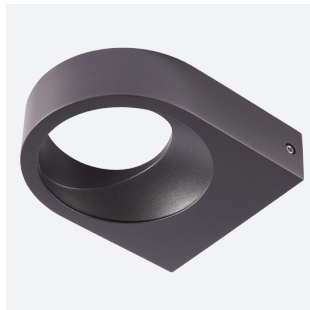

Brock Wall Light

Brock Wall Light Warm White
Code: ABRLED/WL/WW

Category	Wall Lights
Application	Hospitality, Outdoor, Residential, Retail
Specification	Architectural

- Modern bi-directional wall light providing vivid angled light distribution suitable for residential and hospitality applications
- Non-dimmable

- Die-cast aluminium body with a graphite powder coated anodized paint finish for enhanced durability

GENERAL INFORMATION	
Wattage	8W
Lumens Delivered	450lm
Lm/W	57lm/W
Beam Angle	50
CRI	80
CCT	3000K
Input	220-240V
Operating Temp	-20°C - 50°C
SDCM	3
Product Weight without Packaging	0.835 kg

TECHNICAL INFORMATION	
Light Source	LED
Colour / Finish	Graphite
IP Rating	IP65
Class Protection	1
Internal / External	External
Surface / Recessed / Suspended	Wall
Lumen Depreciation	L80 66,000h
Warranty (Years)	5
CE Mark	Yes
Height	45 mm