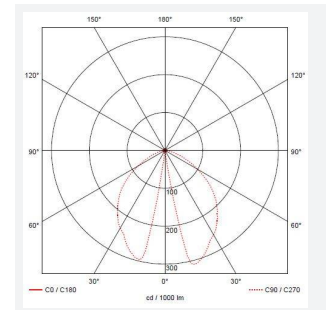

- Modern bi-directional wall light providing vivid angled light distribution suitable for residential and hospitality applications
- Non-dimmable

- Die-cast aluminium body with a graphite powder coated anodized paint finish for enhanced durability

GENERAL INFORMATION	
Wattage	8W
Lumens Delivered	450lm
Lm/W	57lm/W
Beam Angle	50
CRI	80
CCT	3000K
Input	220-240V
Operating Temp	-20°C - 50°C
SDCM	3
Product Weight without Packaging	0.835 kg

TECHNICAL INFORMATION	
Light Source	LED
Colour / Finish	Graphite
IP Rating	IP65
Class Protection	1
Internal / External	External
Surface / Recessed / Suspended	Wall
Lumen Depreciation	L80 66,000h
Warranty (Years)	5
CE Mark	Yes
Height	45 mm