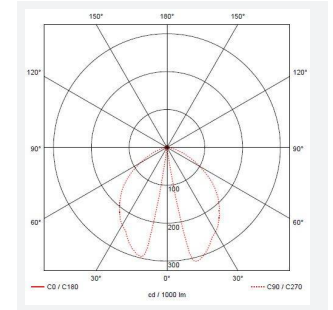

PRODUCT FEATURES

- Modern bi-directional wall light providing vivid angled light distribution suitable for residential and hospitality applications
- Non-dimmable
- Die-cast aluminium body with a graphite powder coated anodized paint finish for enhanced durability

GENERAL INFORMATION	
Wattage	8W
Lumens Delivered	450lm
Lm/W	57lm/W
Beam Angle	50
CRI	80
CCT	3000K
Input	220-240V
Operating Temp	-20°C - 50°C
SDCM	3
Product Weight without Packaging	0.835 kg

TECHNICAL INFORMATION	
Light Source	LED
Colour / Finish	Graphite
IP Rating	IP65
Class Protection	1
Internal / External	External
Surface / Recessed / Suspended	Wall
Lumen Depreciation	L80 66,000h
Warranty (Years)	5
CE Mark	Yes
Height	45 mm