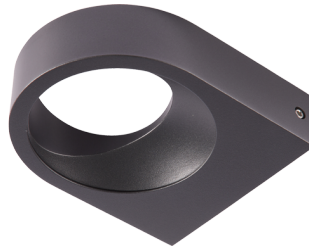

Category	Wall Lights
Application	Hospitality, Outdoor, Residential, Retail
Specification	Architectural

Brock Wall Light

Brock Wall Light Warm White

Code: ABRLED/WL/WW

PRODUCT FEATURES

- Modern bi-directional wall light providing vivid angled light distribution suitable for residential and hospitality applications
- Non-dimmable
- Die-cast aluminium body with a graphite powder coated anodized paint finish for enhanced durability

GENERAL INFORMATION	
Wattage	8W
Lumens Delivered	450lm
Lm/W	57lm/W
Beam Angle	50
CRI	80
CCT	3000K
Input	220-240V
Operating Temp	-20°C - 50°C
SDCM	3
Product Weight without Packaging	0.835 kg

TECHNICAL INFORMATION	
Light Source	LED
Colour / Finish	Graphite
IP Rating	IP65
Class Protection	1
Internal / External	External
Surface / Recessed / Suspended	Wall
Lumen Depreciation	L80 66,000h
Warranty (Years)	5
CE Mark	Yes
Height	45 mm

Category	Wall Lights
Application	Hospitality, Outdoor, Residential, Retail
Specification	Architectural

Brock Wall Light

Brock Wall Light Warm White

Code: ABRLLED/WL/WW