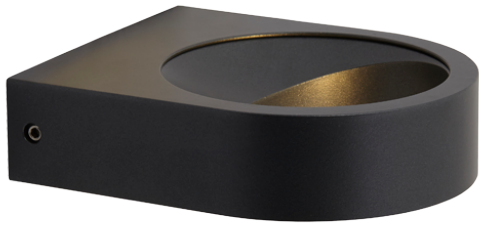

Category	Wall Lights
Application	Hospitality, Outdoor, Residential, Retail
Specification	Architectural

Brock Wall Light

Brock Wall Light Warm White

Code: ABRLED/WL/WW

PRODUCT FEATURES

- Modern bi-directional wall light providing vivid angled light distribution suitable for residential and hospitality applications
- Non-dimmable
- Die-cast aluminium body with a graphite powder coated anodized paint finish for enhanced durability

GENERAL INFORMATION	
Wattage	8W
Lumens Delivered	450lm
Lm/W	57lm/W
Beam Angle	50
CRI	80
CCT	3000K
Input	220-240V
Operating Temp	-20°C - 50°C
SDCM	3
Product Weight without Packaging	0.835 kg

TECHNICAL INFORMATION	
Light Source	LED
Colour / Finish	Graphite
IP Rating	IP65
Class Protection	1
Internal / External	External
Surface / Recessed / Suspended	Wall
Lumen Depreciation	L80 66,000h
Warranty (Years)	5
CE Mark	Yes
Height	45 mm

Category	Wall Lights
Application	Hospitality, Outdoor, Residential, Retail
Specification	Architectural

Brock Wall Light

Brock Wall Light Warm White

Code: ABRLLED/WL/WW