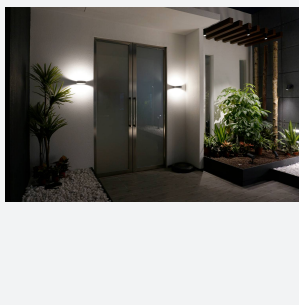

Brock Wall Light

Brock Wall Light Cool White
Code: ABRLED/WL/CW

Category	Wall Lights
Application	Hospitality, Outdoor, Residential, Retail
Specification	Architectural

- Modern bi-directional wall light providing vivid angled light distribution suitable for residential and hospitality applications
- Non-dimmable

- Die-cast aluminium body with a graphite powder coated anodized paint finish for enhanced durability

GENERAL INFORMATION	
Wattage	8W
Lumens Delivered	450lm
Lm/W	57lm/W
Beam Angle	50
CRI	80
CCT	4000K
Input	220-240V
Operating Temp	-20°C - 50°C
SDCM	3
Product Weight without Packaging	0.835 kg