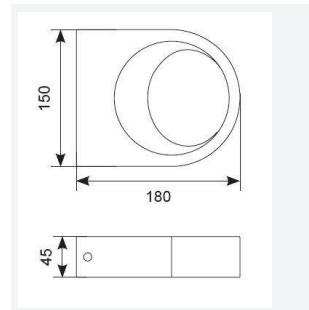

- Modern bi-directional wall light providing vivid angled light distribution suitable for residential and hospitality applications
- Non-dimmable

- Die-cast aluminium body with a graphite powder coated anodized paint finish for enhanced durability

GENERAL INFORMATION	
Wattage	8W
Lumens Delivered	450lm
Lm/W	57lm/W
Beam Angle	50
CRI	80
CCT	4000K
Input	220-240V
Operating Temp	-20°C - 50°C
SDCM	3
Product Weight without Packaging	0.835 kg

TECHNICAL INFORMATION	
Light Source	LED
Colour / Finish	Graphite
IP Rating	IP65
Class Protection	1
Internal / External	External
Surface / Recessed / Suspended	Wall
Lumen Depreciation	L80 66,000h
Warranty (Years)	5
CE Mark	Yes
Height	45 mm