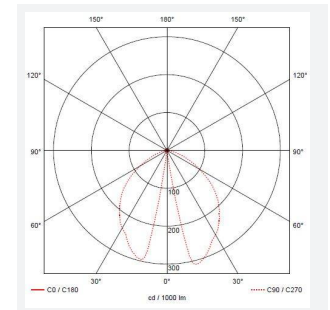

- Modern bi-directional wall light providing vivid angled light distribution suitable for residential and hospitality applications
- Non-dimmable

- Die-cast aluminium body with a graphite powder coated anodized paint finish for enhanced durability

GENERAL INFORMATION	
Wattage	8W
Lumens Delivered	450lm
Lm/W	57lm/W
Beam Angle	50
CRI	80
CCT	4000K
Input	220-240V
Operating Temp	-20°C - 50°C
SDCM	3
Product Weight without Packaging	0.835 kg

TECHNICAL INFORMATION	
Light Source	LED
Colour / Finish	Graphite
IP Rating	IP65
Class Protection	1
Internal / External	External
Surface / Recessed / Suspended	Wall
Lumen Depreciation	L80 66,000h
Warranty (Years)	5
CE Mark	Yes
Height	45 mm