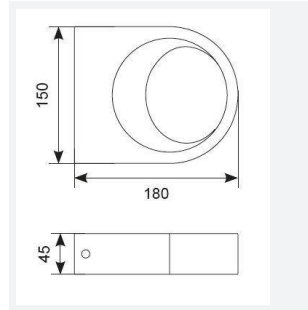

PRODUCT FEATURES

- Modern bi-directional wall light providing vivid angled light distribution suitable for residential and hospitality applications
- Non-dimmable
- Die-cast aluminium body with a graphite powder coated anodized paint finish for enhanced durability

GENERAL INFORMATION	
Wattage	8W
Lumens Delivered	450lm
Lm/W	57lm/W
Beam Angle	50
CRI	80
CCT	4000K
Input	220/240V
Operating Temp	-20°C - 50°C
SDCM	3
Product Weight without Packaging	0.835 kg

TECHNICAL INFORMATION	
Light Source	LED
Colour / Finish	Graphite
IP Rating	IP65
Class Protection	1
Internal / External	External
Surface / Recessed / Suspended	Wall
Lumen Depreciation	L80 66,000h
Warranty (Years)	5
CE Mark	Yes
Height	45 mm