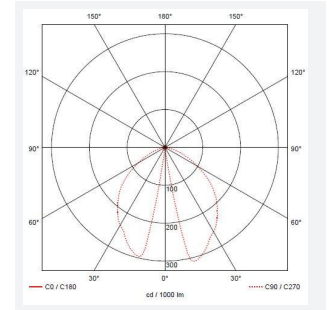

Brock Wall Light

Brock Wall Light Cool White
Code: ABRLED/WL/CW

Category	Wall Lights
Application	Hospitality, Outdoor, Residential, Retail
Specification	Architectural

PRODUCT FEATURES

- Modern bi-directional wall light providing vivid angled light distribution suitable for residential and hospitality applications
- Non-dimmable
- Die-cast aluminium body with a graphite powder coated anodized paint finish for enhanced durability

GENERAL INFORMATION	
Wattage	8W
Lumens Delivered	450lm
Lm/W	57lm/W
Beam Angle	50
CRI	80
CCT	4000K
Input	220/240V
Operating Temp	-20°C - 50°C
SDCM	3
Product Weight without Packaging	0.835 kg

TECHNICAL INFORMATION	
Light Source	LED
Colour / Finish	Graphite
IP Rating	IP65
Class Protection	1
Internal / External	External
Surface / Recessed / Suspended	Wall
Lumen Depreciation	L80 66,000h
Warranty (Years)	5
CE Mark	Yes
Height	45 mm