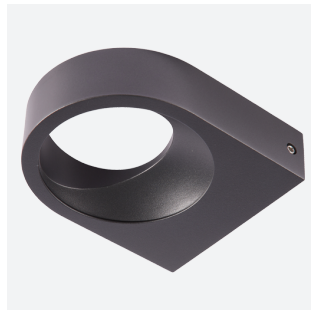

Brock Wall Light

Brock Wall Light Cool White
Code: ABRLED/WL/CW

Category	Wall Lights
Application	Hospitality, Outdoor, Residential, Retail
Specification	Architectural

- Modern bi-directional wall light providing vivid angled light distribution suitable for residential and hospitality applications
- Non-dimmable

- Die-cast aluminium body with a graphite powder coated anodized paint finish for enhanced durability

GENERAL INFORMATION	
Wattage	8W
Lumens Delivered	450lm
Lm/W	57lm/W
Beam Angle	50
CRI	80
CCT	4000K
Input	220-240V
Operating Temp	-20°C - 50°C
SDCM	3
Product Weight without Packaging	0.835 kg

TECHNICAL INFORMATION	
Light Source	LED
Colour / Finish	Graphite
IP Rating	IP65
Class Protection	1
Internal / External	External
Surface / Recessed / Suspended	Wall
Lumen Depreciation	L80 66,000h
Warranty (Years)	5
CE Mark	Yes
Height	45 mm