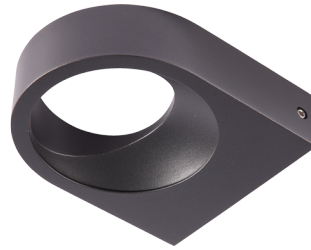

Category	Wall Lights
Application	Hospitality, Outdoor, Residential, Retail
Specification	Architectural

Brock Wall Light

Brock Wall Light Cool White

Code: ABRLED/WL/CW

PRODUCT FEATURES

- Modern bi-directional wall light providing vivid angled light distribution suitable for residential and hospitality applications
- Non-dimmable
- Die-cast aluminium body with a graphite powder coated anodized paint finish for enhanced durability

GENERAL INFORMATION

Wattage	8W
Lumens Delivered	450lm
Lm/W	57lm/W
Beam Angle	50
CRI	80
CCT	4000K
Input	220-240V
Operating Temp	-20°C - 50°C
SDCM	3
Product Weight without Packaging	0.835 kg

TECHNICAL INFORMATION

Light Source	LED
Colour / Finish	Graphite
IP Rating	IP65
Class Protection	1
Internal / External	External
Surface / Recessed / Suspended	Wall
Lumen Depreciation	L80 66,000h
Warranty (Years)	5
CE Mark	Yes
Height	45 mm