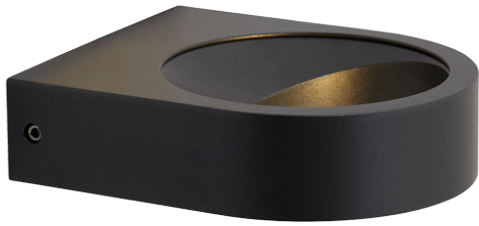

Category	Wall Lights
Application	Hospitality, Outdoor, Residential, Retail
Specification	Architectural

Brock Wall Light

Brock Wall Light Cool White

Code: ABRLED/WL/CW

- Modern bi-directional wall light providing vivid angled light distribution suitable for residential and hospitality applications
- Non-dimmable

- Die-cast aluminium body with a graphite powder coated anodized paint finish for enhanced durability

GENERAL INFORMATION	
Wattage	8W
Lumens Delivered	450lm
Lm/W	57lm/W
Beam Angle	50
CRI	80
CCT	4000K
Input	220-240V
Operating Temp	-20°C - 50°C
SDCM	3
Product Weight without Packaging	0.835 kg

TECHNICAL INFORMATION	
Light Source	LED
Colour / Finish	Graphite
IP Rating	IP65
Class Protection	1
Internal / External	External
Surface / Recessed / Suspended	Wall
Lumen Depreciation	L80 66,000h
Warranty (Years)	5
CE Mark	Yes
Height	45 mm