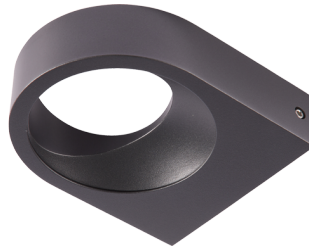

# Brock Wall Light

Brock Wall Light Cool White

Code: ABRLED/WL/CW

## PRODUCT FEATURES

- Modern bi-directional wall light providing vivid angled light distribution suitable for residential and hospitality applications
- Non-dimmable
- Die-cast aluminium body with a graphite powder coated anodized paint finish for enhanced durability