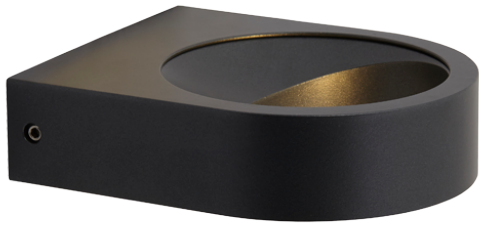

Category	Wall Lights
Application	Hospitality, Outdoor, Residential, Retail
Specification	Architectural

Brock Wall Light

Brock Wall Light Cool White

Code: ABRLLED/WL/CW