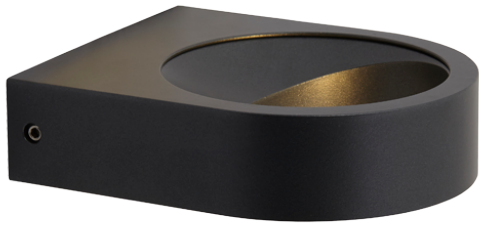

# Brock Wall Light

Brock Wall Light Cool White

Code: ABRLED/WL/CW

## PRODUCT FEATURES

- Modern bi-directional wall light providing vivid angled light distribution suitable for residential and hospitality applications
- Non-dimmable
- Die-cast aluminium body with a graphite powder coated anodized paint finish for enhanced durability

### GENERAL INFORMATION

Wattage	8W
Lumens Delivered	450lm
Lm/W	57lm/W
Beam Angle	50
CRI	80
CCT	4000K
Input	220-240V
Operating Temp	-20°C - 50°C
SDCM	3
Product Weight without Packaging	0.835 kg

### TECHNICAL INFORMATION

Light Source	LED
Colour / Finish	Graphite
IP Rating	IP65
Class Protection	1
Internal / External	External
Surface / Recessed / Suspended	Wall
Lumen Depreciation	L80 66,000h
Warranty (Years)	5
CE Mark	Yes
Height	45 mm