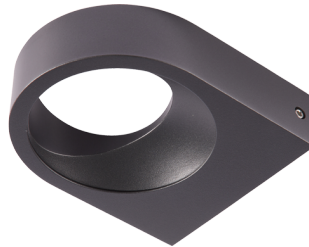

Category	Wall Lights
Application	Hospitality, Outdoor, Residential, Retail
Specification	Architectural

Brock Wall Light

Brock Wall Light Cool White

Code: ABRLED/WL/CW

- Modern bi-directional wall light providing vivid angled light distribution suitable for residential and hospitality applications
- Non-dimmable

- Die-cast aluminium body with a graphite powder coated anodized paint finish for enhanced durability

GENERAL INFORMATION	
Wattage	8W
Lumens Delivered	450lm
Lm/W	57lm/W
Beam Angle	50
CRI	80
CCT	4000K
Input	220-240V
Operating Temp	-20°C - 50°C
SDCM	3
Product Weight without Packaging	0.835 kg

TECHNICAL INFORMATION	
Light Source	LED
Colour / Finish	Graphite
IP Rating	IP65
Class Protection	1
Internal / External	External
Surface / Recessed / Suspended	Wall
Lumen Depreciation	L80 66,000h
Warranty (Years)	5
CE Mark	Yes
Height	45 mm