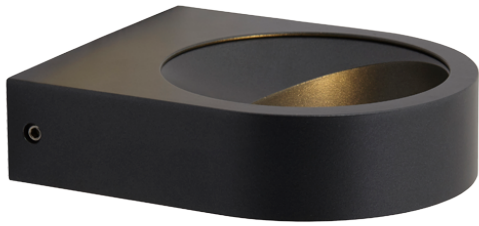

# Brock Wall Light

Brock Wall Light Cool White

Code: ABRLED/WL/CW

## PRODUCT FEATURES

- Modern bi-directional wall light providing vivid angled light distribution suitable for residential and hospitality applications
- Non-dimmable
- Die-cast aluminium body with a graphite powder coated anodized paint finish for enhanced durability

### GENERAL INFORMATION

Wattage	8W
Lumens Delivered	450lm
Lm/W	57lm/W
Beam Angle	50
CRI	80
CCT	4000K
Input	220/240V
Operating Temp	-20°C - 50°C
SDCM	3
Product Weight without Packaging	0.835 kg

### TECHNICAL INFORMATION

Light Source	LED
Colour / Finish	Graphite
IP Rating	IP65
Class Protection	1
Internal / External	External
Surface / Recessed / Suspended	Wall
Lumen Depreciation	L80 66,000h
Warranty (Years)	5
CE Mark	Yes
Height	45 mm