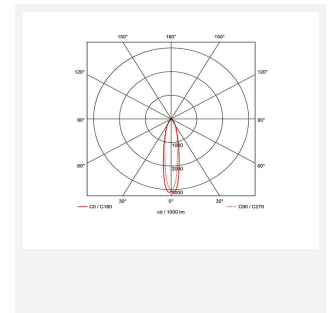

Beacon Adjustable

Beacon Emergency Downlight - Adjustable
Code: ABLED/3NM

Category	Emergency
Application	Ancillary, Commercial, Education, Healthcare, Hospitality, Industrial, Retail
Specification	Performance

PRODUCT FEATURES

- LED Non-Maintained adjustable polycarbonate downlight
- Power and green charge LED are discreetly incorporated within the head
- 3 hour emergency output

GENERAL INFORMATION	
Wattage	2.5W
Lumens Delivered	266lm (Emergency)
Beam Angle	20
CRI	70
CCT	6000-7000K
Input	220-240V
Operating Temp	0°C - 40°C
SDCM	6
Cut-Out Size	65
Product Weight without Packaging	0.53 kg

TECHNICAL INFORMATION	
Light Source	LED
Colour / Finish	White
IP Rating	IP20
Class Protection	1
Internal / External	Internal
Surface / Recessed / Suspended	Recessed
Warranty (Years)	5
CE Mark	Yes
Diameter	80 mm
Height	55 mm