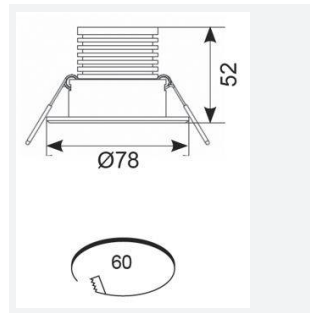

Beacon Adjustable

Beacon Emergency Downlight - Adjustable
Code: ABLED/3NM

Category	Emergency
Application	Ancillary, Commercial, Education, Healthcare, Hospitality, Industrial, Retail
Specification	Performance

PRODUCT FEATURES

- LED Non-Maintained adjustable polycarbonate downlight
- Power and green charge LED are discreetly incorporated within the head
- 3 hour emergency output

GENERAL INFORMATION	
Wattage	2.5W
Lumens Delivered	266lm (Emergency)
Beam Angle	20
CRI	70
CCT	6000-7000K
Input	220-240V
Operating Temp	0°C - 40°C
SDCM	6
Cut-Out Size	65
Product Weight without Packaging	0.53 kg

TECHNICAL INFORMATION	
Light Source	LED
Colour / Finish	White
IP Rating	IP20
Class Protection	1
Internal / External	Internal
Surface / Recessed / Suspended	Recessed
Warranty (Years)	5
CE Mark	Yes
Diameter	80 mm
Height	55 mm