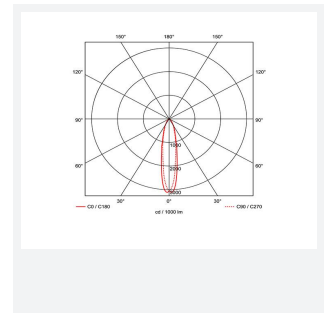

# Beacon Adjustable

Category	Emergency
Application	Ancillary, Commercial, Education, Healthcare, Hospitality, Industrial, Retail
Specification	Performance

Code: ABLED/3NM

- LED Non-Maintained adjustable polycarbonate downlight
- Power and green charge LED are discreetly incorporated within the head
- 3 hour emergency output

GENERAL INFORMATION	
Wattage	2.5W
Lumens Delivered	266lm (Emergency)
Beam Angle	20
CRI	70
CCT	6000-7000K
Input	220-240V
Operating Temp	0°C - 40°C
SDCM	6
Cut-Out Size	65
Product Weight without Packaging	0.655 kg

TECHNICAL INFORMATION	
Light Source	LED
Colour / Finish	White
IP Rating	IP20
Class Protection	1
Internal / External	Internal
Surface / Recessed / Suspended	Recessed
Warranty (Years)	5
CE Mark	Yes
Diameter	78 mm
Height	52 mm