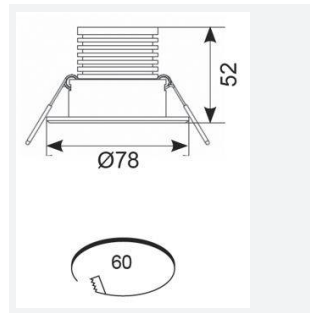

# Beacon Adjustable

Category	Emergency
Application	Ancillary, Commercial, Education, Healthcare, Hospitality, Industrial, Retail
Specification	Performance

Code: ABLED/3NM

- LED Non-Maintained adjustable polycarbonate downlight
- Power and green charge LED are discreetly incorporated within the head
- 3 hour emergency output

GENERAL INFORMATION	
Wattage	2.5W
Lumens Delivered	266lm (Emergency)
Beam Angle	20
CRI	70
CCT	6000-7000K
Input	220-240V
Operating Temp	0°C - 40°C
SDCM	6
Cut-Out Size	65
Product Weight without Packaging	0.655 kg

TECHNICAL INFORMATION	
Light Source	LED
Colour / Finish	White
IP Rating	IP20
Class Protection	1
Internal / External	Internal
Surface / Recessed / Suspended	Recessed
Warranty (Years)	5
CE Mark	Yes
Diameter	78 mm
Height	52 mm