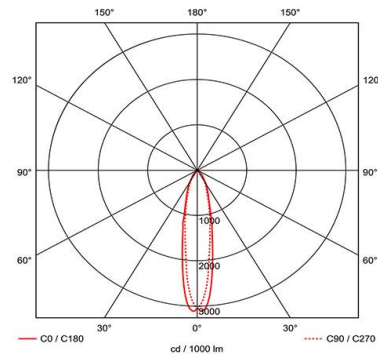

Beacon Adjustable

Beacon Emergency Adjustable Downlight Non-Maintained
Code: ABLED/3NM

SPARES

ASBP/9/LI

3.2V 5500mAh-5 Li-FePO4 Replacement Battery