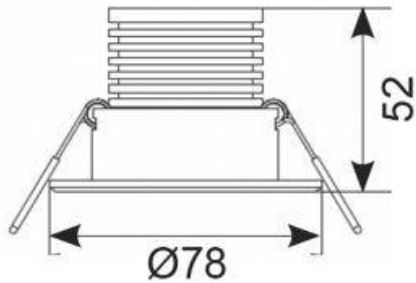

Beacon Adjustable

Beacon Emergency Adjustable Downlight Non-Maintained
Code: ABLED/3NM

SPARES

ASBP/9/LI

3.2V 5500mAh-5 Li-FePO4 Replacement Battery