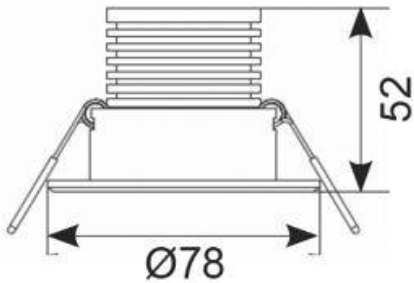

Beacon Adjustable

Beacon Emergency Adjustable Downlight Non-Maintained
Code: ABLED/3NM

SPARES

ASBP/9/LI

3.2V 5500mAh-5 Li-FePO4 Replacement Battery