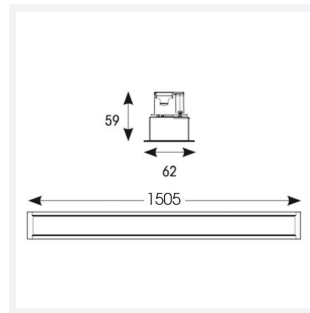

PRODUCT FEATURES

- Architectural aluminium recessed linear suitable for retail, commercial and educational applications
- Perfect for recessed continuous installation to create a seamless line of light when using connector accessories and the roll-on diffuser
- Suitable for individual or continuous mounting
- Aluminium construction provides a modern and sleek appearance
- Selectable CCT between 3000K, 4000K and 6500K output
- Non-dimmable

GENERAL INFORMATION	
Wattage	37W
Lumens Delivered	4200lm (4000k)
Lm/W	118lm/W
Beam Angle	110
CRI	80
CCT	3000/4000/6500K
Input	220/240V
Operating Temp	-20°C - 45°C
SDCM	6
UGR	27
Energy efficiency class	D
Product Weight without Packaging	1.48 kg

TECHNICAL INFORMATION	
Light Source	LED
Colour / Finish	White
IP Rating	IP40
Class Protection	2
Internal / External	Internal
Surface / Recessed / Suspended	Recessed
Lumen Depreciation	L70 54,000h
Warranty (Years)	5
CE Mark	Yes
Height	59 mm