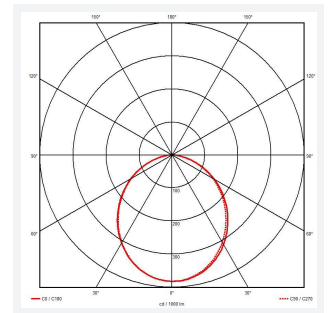

PRODUCT FEATURES

- Architectural aluminium recessed linear suitable for retail, commercial and educational applications
- Perfect for recessed continuous installation to create a seamless line of light when using connector accessories and the roll-on diffuser
- Suitable for individual or continuous mounting
- Aluminium construction provides a modern and sleek appearance
- Selectable CCT between 3000K, 4000K and 6500K output
- Non-dimmable

GENERAL INFORMATION	
Wattage	37W
Lumens Delivered	4200lm (4000k)
Lm/W	118lm/W
Beam Angle	110
CRI	80
CCT	3000/4000/6500K
Input	220/240V
Operating Temp	-20°C - 45°C
SDCM	6
UGR	27
Energy efficiency class	D
Product Weight without Packaging	1.48 kg

TECHNICAL INFORMATION	
Light Source	LED
Colour / Finish	White
IP Rating	IP40
Class Protection	2
Internal / External	Internal
Surface / Recessed / Suspended	Recessed
Lumen Depreciation	L70 54,000h
Warranty (Years)	5
CE Mark	Yes
Height	59 mm