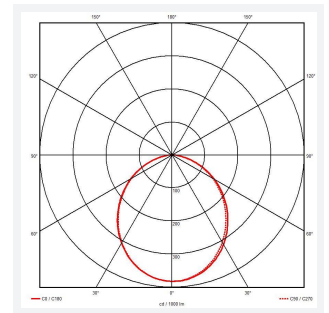

# Blade

Blade Recessed Linear 1500mm White  
Code: ABLA150/1/W

Category	Commercial Linear
Application	Ancillary, Commercial, Education, Hospitality, Retail
Specification	Architectural

GENERAL INFORMATION	
Wattage	37W
Lumens Delivered	4200lm (4000k)
Lm/W	118lm/W
Beam Angle	110
CRI	80
CCT	3000/4000/6500K
Input	220-240V
Operating Temp	-20°C - 45°C
SDCM	6
UGR	27
Energy efficiency class	D
Product Weight without Packaging	1.48 kg

TECHNICAL INFORMATION	
Light Source	LED
Colour / Finish	White
IP Rating	IP40
Class Protection	2
Internal / External	Internal
Surface / Recessed / Suspended	Recessed
Lumen Depreciation	L70 54,000h
Warranty (Years)	5
CE Mark	Yes
Height	59 mm