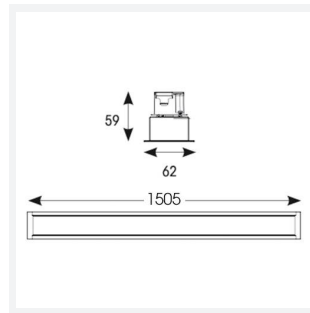

# Blade

Blade Recessed Linear 1500mm White  
Code: ABLA150/1/W

Category	Commercial Linear
Application	Ancillary, Commercial, Education, Hospitality, Retail
Specification	Architectural

GENERAL INFORMATION	
Wattage	37W
Lumens Delivered	4200lm (4000k)
Lm/W	118lm/W
Beam Angle	110
CRI	80
CCT	3000/4000/6500K
Input	220-240V
Operating Temp	-20°C - 45°C
SDCM	6
UGR	27
Energy efficiency class	D
Product Weight without Packaging	1.48 kg

TECHNICAL INFORMATION	
Light Source	LED
Colour / Finish	White
IP Rating	IP40
Class Protection	2
Internal / External	Internal
Surface / Recessed / Suspended	Recessed
Lumen Depreciation	L70 54,000h
Warranty (Years)	5
CE Mark	Yes
Height	59 mm