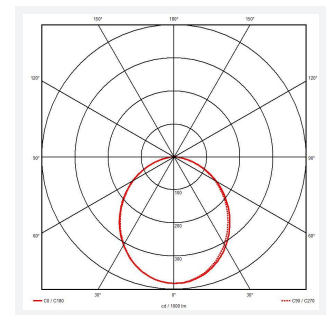

Blade

Blade Recessed Linear 1500mm White OCTO
Code: ABLA150/1/W/OCTO

Category	Commercial Linear
Application	Ancillary, Commercial, Education, Hospitality, Retail
Specification	Architectural

PRODUCT FEATURES

GENERAL INFORMATION	
Wattage	37W
Lumens Delivered	4200lm (4000k)
Lm/W	118lm/W
Beam Angle	110
CRI	80
CCT	3000/4000/6500K
Input	220/240V
Operating Temp	-20°C - 45°C
SDCM	6
UGR	27
Energy efficiency class	D
Product Weight without Packaging	1.48 kg

TECHNICAL INFORMATION	
Light Source	LED
Colour / Finish	White
IP Rating	IP40
Class Protection	2
Internal / External	Internal
Surface / Recessed / Suspended	Recessed
Lumen Depreciation	L70 54,000h
Warranty (Years)	5
CE Mark	Yes
Height	59 mm