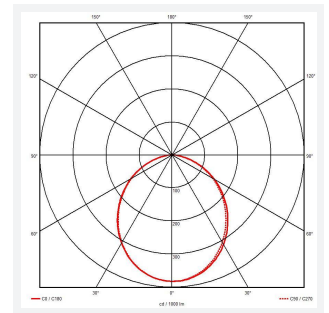

Blade

Category	Commercial Linear
Application	Ancillary, Commercial, Education, Hospitality, Retail
Specification	Architectural

Code: ABLA150/1/W/OCTO