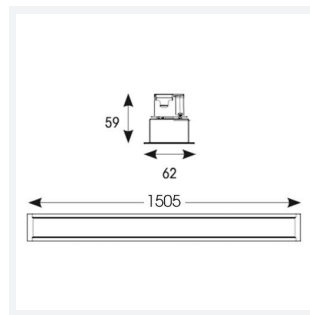

Blade

Blade Recessed Linear 1500mm White OCTO
Code: ABLA150/1/W/OCTO

Category	Commercial Linear
Application	Ancillary, Commercial, Education, Hospitality, Retail
Specification	Architectural

PRODUCT FEATURES

GENERAL INFORMATION	
Wattage	37W
Lumens Delivered	4200lm (4000k)
Lm/W	118lm/W
Beam Angle	110
CRI	80
CCT	3000/4000/6500K
Input	220/240V
Operating Temp	-20°C - 45°C
SDCM	6
UGR	27
Energy efficiency class	D
Product Weight without Packaging	1.48 kg

TECHNICAL INFORMATION	
Light Source	LED
Colour / Finish	White
IP Rating	IP40
Class Protection	2
Internal / External	Internal
Surface / Recessed / Suspended	Recessed
Lumen Depreciation	L70 54,000h
Warranty (Years)	5
CE Mark	Yes
Height	59 mm