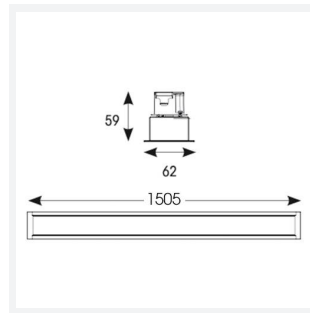

Blade

Category	Commercial Linear
Application	Ancillary, Commercial, Education, Hospitality, Retail
Specification	Architectural

Code: ABLA150/1/W/OCTO